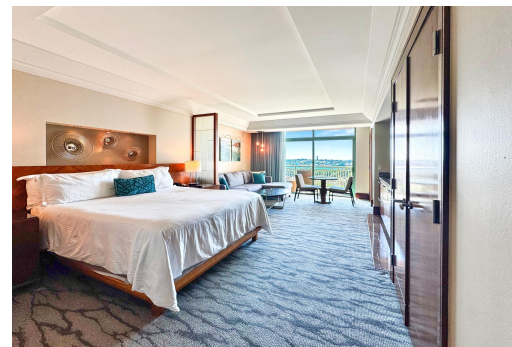

## Motivated Seller! Discover the ultimate in luxury living with Unit 9-925, a stunning junior suite...

Motivated Seller! Discover the ultimate in luxury living with Unit 9-925, a stunning junior suite offering unmatched value and spectacular views of the ocean, city, and harbor. This unit is uniquely positioned as the closest Jr. Suite to the ocean in the building, ensuring a peaceful and serene escape. Step inside to find elegant accommodations featuring a spacious living area with an HD TV, a queen sofa bed, and access to a large balcony—perfect for soaking in breathtaking sunsets and the soothing sounds of the ocean. The bedroom area boasts a plush king bed and an open-concept master ensuite, while the well-equipped kitchenette provides added convenience. Ownership of Reef Unit 9-925 offers an exclusive lifestyle with unparalleled benefits, including access to the world-renowned Atlant...read more on our website.

Bedrooms: 1  
Bathrooms: 1  
Lot Size: 523  
Subdivision: Paradise Island  
Features: 24 Hour Security, Adult Oriented, Beach Front, Can Be Rented, Family Oriented, Furnished, Garden Area, Gated Community, Golf Course Nearby, Impact Windows, Kitchen Built-in(s), Marina Nearby, Night Security, Recreation Nearby, Seniors Oriented, Shopping Nearby, Short Term Allowed, Sprinkler System, Swimming Pool, View - City, View - Ocean, Waterfront - Ocean