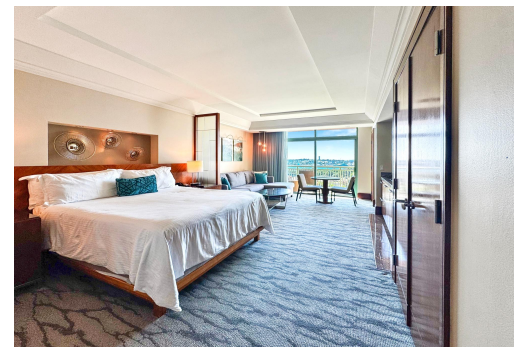

REEF AT ATLANTIS, Paradise Island, New Providence/Paradise

Motivated Seller! Discover the ultimate in luxury living with Unit 9-925, a stunning junior suite...

Motivated Seller! Discover the ultimate in luxury living with Unit 9-925, a stunning junior suite offering unmatched value and spectacular views of the ocean, city, and harbor. This unit is uniquely positioned as the closest Jr. Suite to the ocean in the building, ensuring a peaceful and serene escape. Step inside to find elegant accommodations featuring a spacious living area with an HD TV, a queen sofa bed, and access to a large balcony—perfect for soaking in breathtaking sunsets and the soothing sounds of the ocean. The bedroom area boasts a plush king bed and an open-concept master ensuite, while the well-equipped kitchenette provides added convenience. Ownership of Reef Unit 9-925 offers an exclusive lifestyle with unparalleled benefits, including access to the world-renowned Atlant...read more on our website.

Bedrooms: 1
Bathrooms: 1
Lot Size: 523
Subdivision: Paradise Island
Features: 24 Hour Security, Adult Oriented, Beach Front, Can Be Rented, Family Oriented, Furnished, Garden Area, Gated Community, Golf Course Nearby, Impact Windows, Kitchen Built-in(s), Marina Nearby, Night Security, Recreation Nearby, Seniors Oriented, Shopping Nearby, Short Term Allowed, Sprinkler System, Swimming Pool, View - City, View - Ocean, Waterfront - Ocean