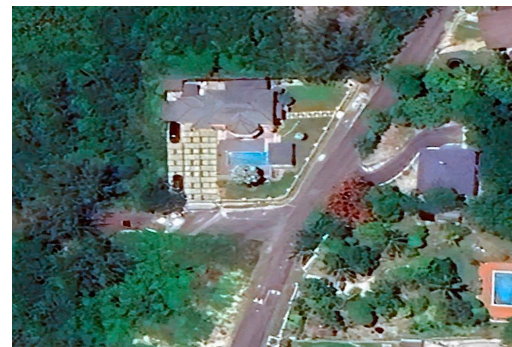

ATLANTIC DRIVE WEST, Westridge, New Providence/Paradise

Spacious enclosed corner lot with subtle elevations. Excellent views of Atlantic Ocean from second...

Spacious enclosed corner lot with subtle elevations. Excellent views of Atlantic Ocean from second level bedroom. Grounds are perfect for entertainment around pool with large gazebo and deck. This home is ideal for family seeking luxury and location....read more on our website.

Bedrooms: 3
Bathrooms: 3
Lot Size: 12200
Subdivision: Westridge
Features: Cable, Fully Walled, Impact Windows, Jetted Bathtub, Landscaped, Main Level Entry, Pets Allowed, Private Setting, Quiet Area, Road - Paved, Shopping Nearby, Swimming Pool, View - Ocean