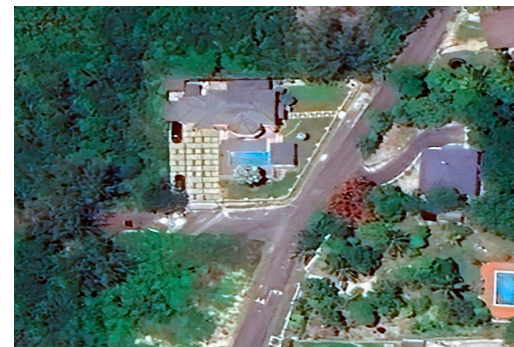

ATLANTIC DRIVE WEST, Westridge, New Providence/Paradise

Spacious enclosed corner lot with subtle elevations. Excellent views of Atlantic Ocean from second...

Spacious enclosed corner lot with subtle elevations. Excellent views of Atlantic Ocean from second level bedroom. Grounds are perfect for entertainment around pool with large gazebo and deck. This home is ideal for family seeking luxury and location....read more on our website.

Bedrooms: 3
Bathrooms: 3
Lot Size: 12200
Subdivision: Westridge
Features: Cable, Fully Walled, Impact Windows, Jetted Bathtub, Landscaped, Main Level Entry, Pets Allowed, Private Setting, Quiet Area, Road - Paved, Shopping Nearby, Swimming Pool, View - Ocean