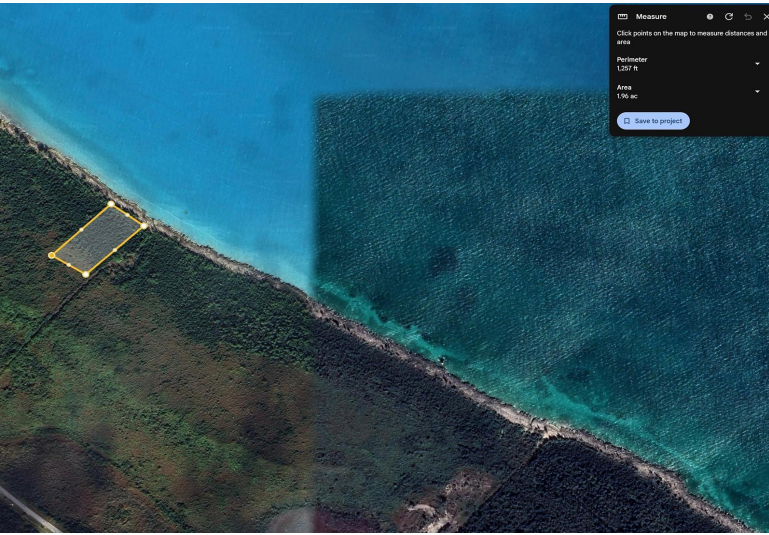

PART OF GRANT B 84, Treasure Cay, Abaco

This undeveloped parcel of land is Oceanfront approximately 4 miles South of Treasure Cay Airport....

This undeveloped parcel of land is Oceanfront approximately 4 miles South of Treasure Cay Airport. This property measures at 1.96 Acres | 85,421 SQFT. Property has potential for Residential or Commerical investment...read more on our website.

Bedrooms: 0
Bathrooms: 0
Lot Size: 85378
Subdivision: Treasure Cay
Features: None

PART OF GRANT B 84, Treasure
Cay, Abaco
Phone:

\$180,000 ID# M60296 View Online
www.sarlesrealty.com