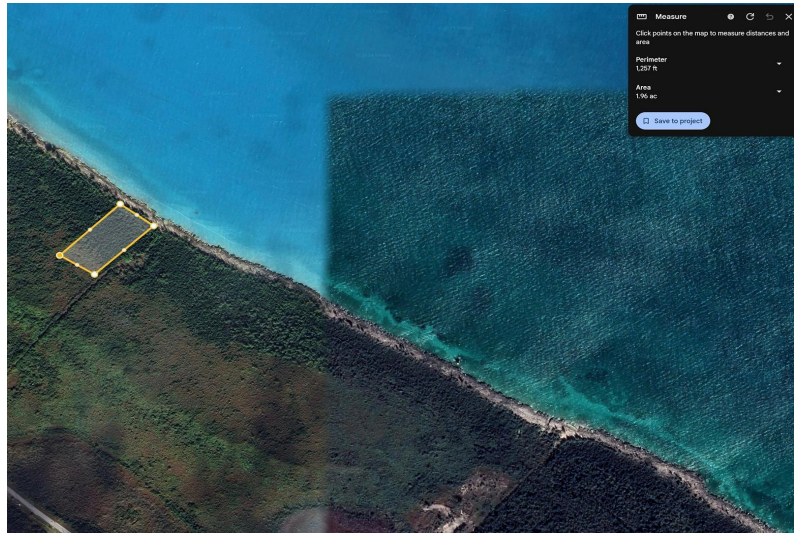

PART OF GRANT B 84, Treasure Cay, Abaco

This undeveloped parcel of land is Oceanfront approximately 4 miles South of Treasure Cay Airport....

This undeveloped parcel of land is Oceanfront approximately 4 miles South of Treasure Cay Airport. This property measures at 1.96 Acres | 85,421 SQFT. Property has potential for Residential or Commerical investment...read more on our website.

Bedrooms: 0
Bathrooms: 0
Lot Size: 85378
Subdivision: Treasure Cay
Features: None

PART OF GRANT B 84, Treasure
Cay, Abaco
Phone:

\$180,000 ID# M60296 View Online
www.sarlesrealty.com