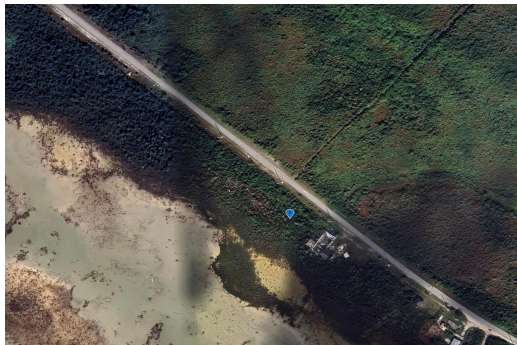

PORTION OF GRANT B 84, Other Abaco, Abaco

A parcel of land with street frontage on S. C. Bootle Highway approximately 4 Miles South of...

A parcel of land with street frontage on S. C. Bootle Highway approximately 4 Miles South of Treasure Cay Airport. This property measures at 1.93 Acres | 84,070 SQFT with utility access from S. C. Bootle Highway. This parcel of land has potential for Commerical Investment....read more on our website.

Bedrooms: 0
Bathrooms: 0
Lot Size: 84071
Subdivision: Other Abaco
Features: None

PORTION OF GRANT B 84,
Other Abaco, Abaco
Phone:

\$170.000 ID# M60292 [View Online](#)
www.sarlesrealty.com