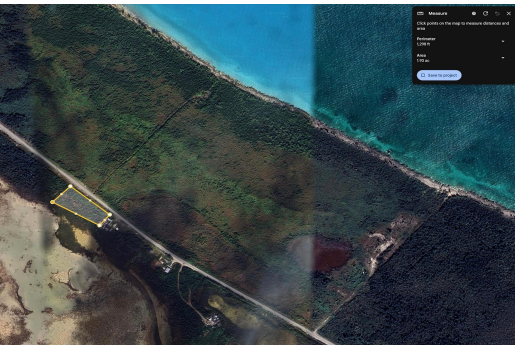

PORTION OF GRANT B 84, Other Abaco, Abaco

A parcel of land with street frontage on S. C. Bootle Highway approximately 4 Miles South of...

A parcel of land with street frontage on S. C. Bootle Highway approximately 4 Miles South of Treasure Cay Airport. This property measures at 1.93 Acres | 84,070 SQFT with utility access from S. C. Bootle Highway. This parcel of land has potential for Commerical Investment....read more on our website.

Bedrooms: 0
Bathrooms: 0
Lot Size: 84071
Subdivision: Other Abaco
Features: None

PORTION OF GRANT B 84,
Other Abaco, Abaco
Phone:

\$170.000 ID# M60292 [View Online](#)
www.sarlesrealty.com