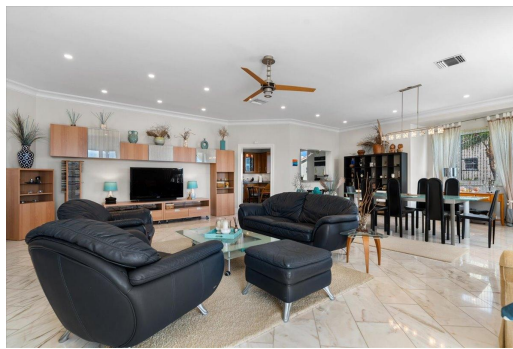

## Elegant waterfront residence on Paradise Island with scenic views of Nassau Harbour. Features...

Elegant waterfront residence on Paradise Island with scenic views of Nassau Harbour. Features include 3 large bedrooms, open living area, modern kitchen, Italian marble tiling and expansive balcony. Yolanda is a sought after, superbly built and well maintained waterfront condominium with only 6 units. Located within it's own small gated community with private pool and deeded dockage, Yolanda is a mere 15 walk to the Atlantis Resort & Casino with multiple restaurants and the Tom Weiskopf designed Golf Course. Also offered with a rental guarantee adding further value to this already excellent investment property....read more on our website.

Bedrooms: 3

Bathrooms: 2

Lot Size: 0

Subdivision: Paradise

Island

YOLANDA, Paradise Island, New Providence/Paradise Island

Phone:

Features: Can Be Rented, Dock, Fully Walled, Gated Community, Golf Course Nearby, Harbour, Hurricane Windows, Roll Down Shutters, Short Term Allowed, Stand-by Generator, Swimming Pool, View - Ocean, Waterfront - Ocean