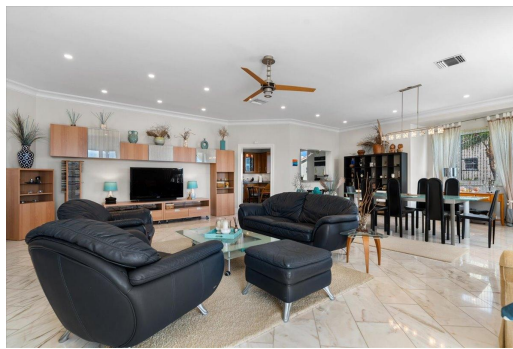

YOLANDA, Paradise Island, New Providence/Paradise Island

Elegant waterfront residence on Paradise Island with scenic views of Nassau Harbour. Features...

Elegant waterfront residence on Paradise Island with scenic views of Nassau Harbour. Features include 3 large bedrooms, open living area, modern kitchen, Italian marble tiling and expansive balcony. Yolanda is a sought after, superbly built and well maintained waterfront condominium with only 6 units. Located within it's own small gated community with private pool and deeded dockage, Yolanda is a mere 15 walk to the Atlantis Resort & Casino with multiple restaurants and the Tom Weiskopf designed Golf Course. Also offered with a rental guarantee adding further value to this already excellent investment property....read more on our website.