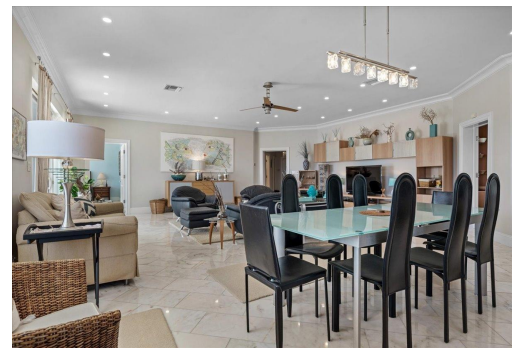

## Elegant waterfront residence on Paradise Island with scenic views of Nassau Harbour. Features...

Elegant waterfront residence on Paradise Island with scenic views of Nassau Harbour. Features include 3 large bedrooms, open living area, modern kitchen, Italian marble tiling and expansive balcony. Yolanda is a sought after, superbly built and well maintained waterfront condominium with only 6 units. Located within it's own small gated community with private pool and deeded dockage, Yolanda is a mere 15 walk to the Atlantis Resort & Casino with multiple restaurants and the Tom Weiskopf designed Golf Course. Also offered with a rental guarantee adding further value to this already excellent investment property....read more on our website.

Bedrooms: 3

Bathrooms: 2

Lot Size: 0

Subdivision: Paradise

Island

YOLANDA, Paradise Island, New Providence/Paradise Island

Phone:

Features: Can Be Rented, Dock, Fully Walled, Gated Community, Golf Course Nearby, Harbour, Hurricane Windows, Roll Down Shutters, Short Term Allowed, Stand-by Generator, Swimming Pool, View - Ocean, Waterfront - Ocean