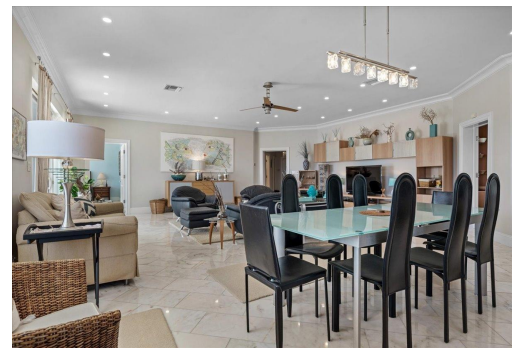

YOLANDA, Paradise Island, New Providence/Paradise Island

Elegant waterfront residence on Paradise Island with scenic views of Nassau Harbour. Features...

Elegant waterfront residence on Paradise Island with scenic views of Nassau Harbour. Features include 3 large bedrooms, open living area, modern kitchen, Italian marble tiling and expansive balcony. Yolanda is a sought after, superbly built and well maintained waterfront condominium with only 6 units. Located within it's own small gated community with private pool and deeded dockage, Yolanda is a mere 15 walk to the Atlantis Resort & Casino with multiple restaurants and the Tom Weiskopf designed Golf Course. Also offered with a rental guarantee adding further value to this already excellent investment property....read more on our website.