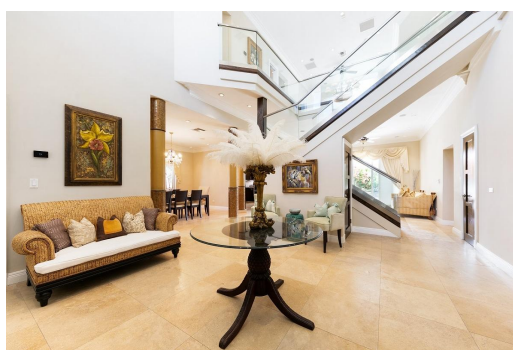

PALATIAL ESTATES, Paradise Island, New Providence/Paradis

This 4 bedroom, 4 1/2 bathroom house with separate living room area, dining room area, family room...

This 4 bedroom, 4 1/2 bathroom house with separate living room area, dining room area, family room area, and breakfast nook off of the kitchen is located on Paradise Island just steps away from the famous One and Only Ocean Club and Cloister Gardens. Enjoy the lifestyle that Paradise Island has to offer with endless shops, restaurants, beautiful beaches, spas, and The Atlantis Casino. The finest finishes and furniture available today have been used to complete this magnificent home. Special features include: -Theatre room with theater seats, surround sound, and 90' TV. - Plasma TV's in all bedrooms and breakfast nook - Speakers and volume control in every room - Each room hard wired for internet - Stereo equipment includes satellite radio - Security camera with intercom at main entrance do...read more on our website.

Bedrooms: 4
Bathrooms: 4
Lot Size: 5707
Subdivision: Paradise Island
Features: 24 Hour Security, Can Be Rented, Family Oriented, Fully Fenced, Fully Walled, Furnished, Gated Community, Landscaped, Main Level Entry, Quiet Area, Road - Paved, Swimming Pool, View - Ocean