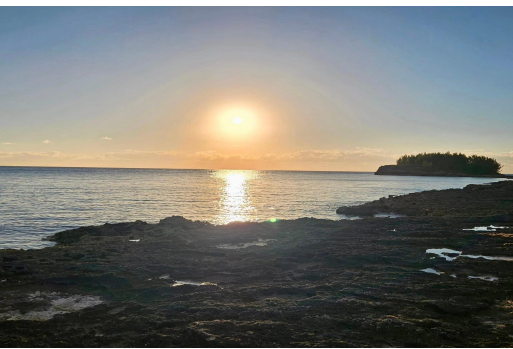

## This spectacular Multifamily lot is just over 1.2 acres that extends from Wandering Shore Drive all...

This spectacular Multifamily lot is just over 1.2 acres that extends from Wandering Shore Drive all the way to the Sea. This Multifamily lot allows for up to 6 individual dwellings that would be idea for setting up 6 quaint and private Vacation rental homes or Enjoy your individual home nestled away for to privacy on this Over sized Rainbow Bay Property. This Property is a Westerly facing sea view to enjoy magnificent sunsets over the tranquil Caribbean Sea....read more on our website.