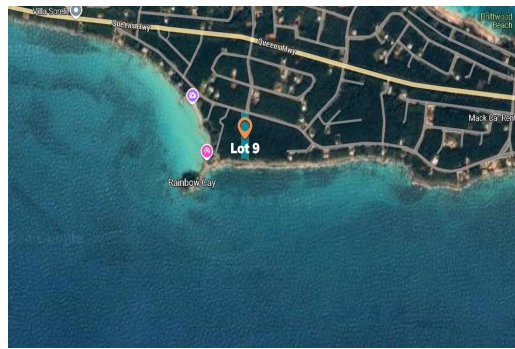

# WANDERING SHORE DRIVE, RA, Rainbow Bay, Eleuthera

## This spectacular Multifamily lot is just over 1.2 acres that extends from Wandering Shore Drive all...

This spectacular Multifamily lot is just over 1.2 acres that extends from Wandering Shore Drive all the way to the Sea. This Multifamily lot allows for up to 6 individual dwellings that would be idea for setting up 6 quaint and private Vacation rental homes or Enjoy your individual home nestled away for to privacy on this Over sized Rainbow Bay Property. This Property is a Westerly facing sea view to enjoy magnificent sunsets over the tranquil Caribbean Sea....read more on our website.

Bedrooms: 0  
Bathrooms: 0  
Lot Size: 52533  
Subdivision: Rainbow Bay  
Features: None

9 WANDERING SHORE DRIVE,  
RA, Rainbow Bay, Eleuthera  
Phone:

**\$350.000 ID# M60279** [View Online](#)  
[www.sarlesrealty.com](http://www.sarlesrealty.com)