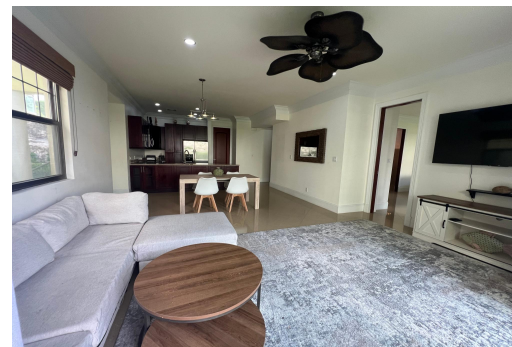

## Columbus Cove 903 &#8211; Beachfront Living with Resort-Style Amenities Welcome to Columbus Cove...

Columbus Cove 903 - Beachfront Living with Resort-Style Amenities  
Welcome to Columbus Cove 903, a beautifully furnished 3-bedroom, 3-bathroom home located in a prestigious beachfront gated community. Designed for ultimate convenience, this single-level residence features ensuite bedrooms, an in-unit washer and dryer, roll-down shutters on sliding glass doors, and a private porch overlooking a lush green space. The community offers 24-hour security, secured parking, two sparkling pools, a fully equipped gym, and direct access to the pristine Love Beach. Perfect for families or professionals, kids and pets are welcome (with restrictions). Conveniently located near amenities, this home combines the tranquility of beachfront living with modern convenience. Available now?schedule your showing t...read more on our website.