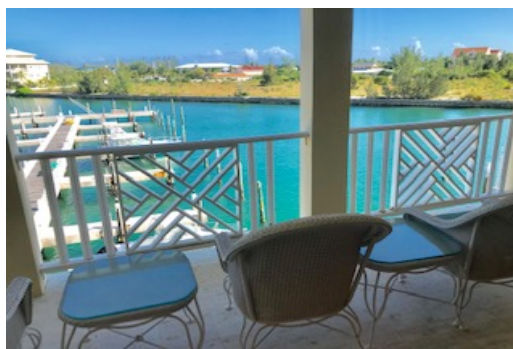

hipowner- Fabulous Executive Rental in Grand Bahama Yach

Dazzling. Beautiful. Upscale. Perfect for an executive rental or for a family. Patio and sparking...

Dazzling. Beautiful. Upscale. Perfect for an executive rental or for a family. Patio and sparking views from every room.

A must see for the incredible value.

Call Ina 242 - 7270707...read more on our website.

Bedrooms: 4
Bathrooms: 4.5
Living Area: 3500
Maint. Fees: n/a
Subdivision: Bell Channel Bay Unit
Features: Canal Front, Dock, Enclosed Yard, Furnished, Garden, Gated, Marina, Pool, Turnkey