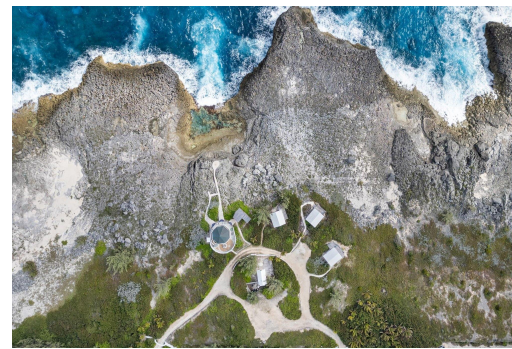

OCEAN TALLY ESTATES, Whale Point, Eleuthera

Welcome to Ocean Tally Estate, a remarkable property that blends breathtaking natural beauty with...

Welcome to Ocean Tally Estate, a remarkable property that blends breathtaking natural beauty with island elegance. Perched on 5.4 acres in Whale Point, Eleuthera, this extraordinary estate offers 500 feet of Atlantic Ocean frontage, where stunning sunrises illuminate dramatic east-facing cliffs. Whether envisioned as a luxurious private retreat or a boutique hospitality business, Ocean Tally presents an unparalleled opportunity. The estate includes three charming king suite cottages, each offering 760 square feet of comfort, with complete with ensuite bathrooms, decks, and panoramic ocean views from every window. These cottages provide the perfect blend of privacy and luxury for guests or residents. The centerpiece of Ocean Tally is the main dining and bar area, ideal for entertaining fami...read more on our website.

Bedrooms: 3

Bathrooms: 3

Lot Size: 235224

Subdivision: Whale Point

Features: Bed &

Breakfast, Furnished

OCEAN TALLY ESTATES, Whale

Point, Eleuthera