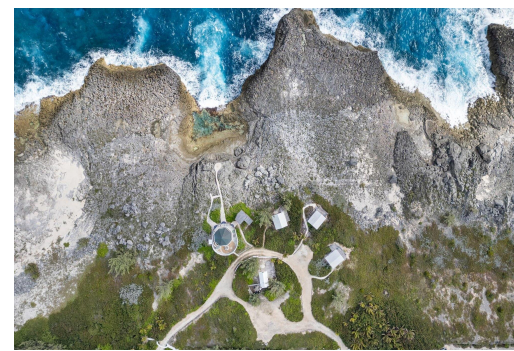

# OCEAN TALLY ESTATES, Whale Point, Eleuthera

## Welcome to Ocean Tally Estate, a remarkable property that blends breathtaking natural beauty with...

Welcome to Ocean Tally Estate, a remarkable property that blends breathtaking natural beauty with island elegance. Perched on 5.4 acres in Whale Point, Eleuthera, this extraordinary estate offers 500 feet of Atlantic Ocean frontage, where stunning sunrises illuminate dramatic east-facing cliffs. Whether envisioned as a luxurious private retreat or a boutique hospitality business, Ocean Tally presents an unparalleled opportunity. The estate includes three charming king suite cottages, each offering 760 square feet of comfort, with complete with ensuite bathrooms, decks, and panoramic ocean views from every window. These cottages provide the perfect blend of privacy and luxury for guests or residents. The centerpiece of Ocean Tally is the main dining and bar area, ideal for entertaining fami...read more on our website.

Bedrooms: 3

Bathrooms: 3

Lot Size: 235224

Subdivision: Whale Point

Features: Bed &

Breakfast, Furnished

OCEAN TALLY ESTATES, Whale

Point, Eleuthera