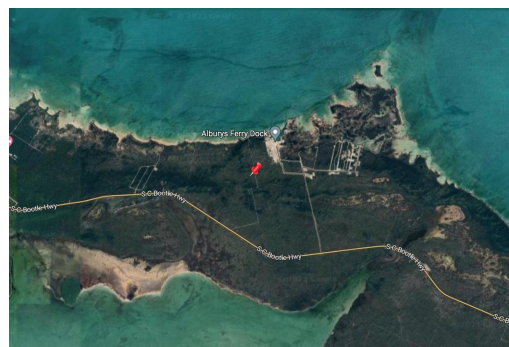

RED BAYS, ABACO, Marsh Harbour, Abaco

Don't miss out on this 10 acre investment opportunity in Abaco just 15 minutes away from...

Don't miss out on this 10 acre investment opportunity in Abaco just 15 minutes away from Marsh Harbour's Leonard Thompson International Airport. Ideally located midway between Marsh Harbour and Treasure Cay, this property is about 1/2 a mile South of the new Red Bay Ferry Dock Terminal and the upcoming Red Bay Marina and Yacht Club Development....read more on our website.

Bedrooms: 0
 Bathrooms: 0
 Lot Size: 435600
 Subdivision: Marsh Harbour
 Features: None

RED BAYS, ABACO, Marsh Harbour, Abaco
 Phone:

\$300,000 ID# M60144 [View Online](#)
www.sarlesrealty.com