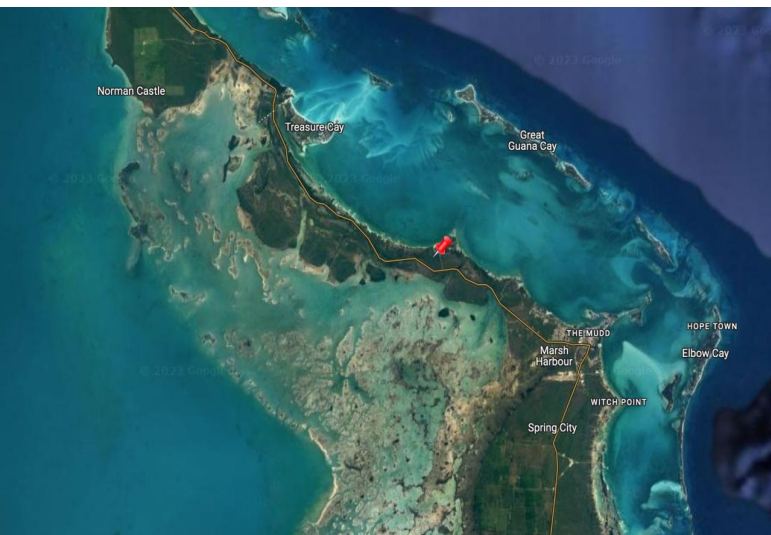

RED BAYS, ABACO, Marsh Harbour, Abaco

Don't miss out on this 10 acre investment opportunity in Abaco just 15 minutes away from...

Don't miss out on this 10 acre investment opportunity in Abaco just 15 minutes away from Marsh Harbour's Leonard Thompson International Airport. Ideally located midway between Marsh Harbour and Treasure Cay, this property is about 1/2 a mile South of the new Red Bay Ferry Dock Terminal and the upcoming Red Bay Marina and Yacht Club Development....read more on our website.

Bedrooms: 0
 Bathrooms: 0
 Lot Size: 435600
 Subdivision: Marsh Harbour
 Features: None

RED BAYS, ABACO, Marsh Harbour, Abaco
 Phone:

\$300,000 ID# M60144 [View Online](#)
www.sarlesrealty.com