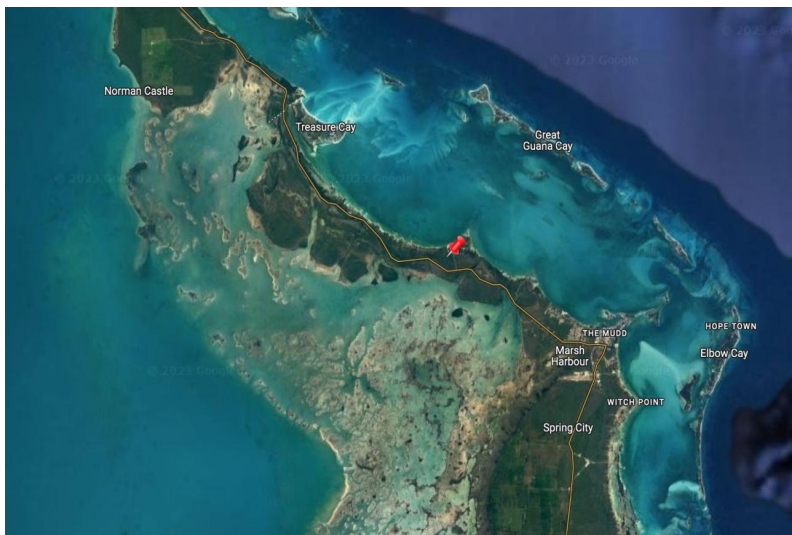

RED BAYS, ABACO, Marsh Harbour, Abaco

Don't miss out on this 10 acre investment opportunity in Abaco just 15 minutes away from...

Don't miss out on this 10 acre investment opportunity in Abaco just 15 minutes away from Marsh Harbour's Leonard Thompson International Airport. Ideally located midway between Marsh Harbour and Treasure Cay, this property is about 1/2 a mile South of the new Red Bay Ferry Dock Terminal and the upcoming Red Bay Marina and Yacht Club Development....read more on our website.

Bedrooms: 0
 Bathrooms: 0
 Lot Size: 435600
 Subdivision: Marsh Harbour
 Features: None

RED BAYS, ABACO, Marsh Harbour, Abaco
 Phone:

\$300,000 ID# M60144 [View Online](#)
www.sarlesrealty.com