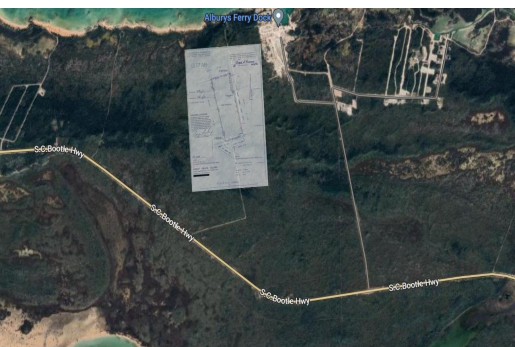

RED BAYS, ABACO, Marsh Harbour, Abaco

Don't miss out on this 10 acre investment opportunity in Abaco just 15 minutes away from...

Don't miss out on this 10 acre investment opportunity in Abaco just 15 minutes away from Marsh Harbour's Leonard Thompson International Airport. Ideally located midway between Marsh Harbour and Treasure Cay, this property is about 1/2 a mile South of the new Red Bay Ferry Dock Terminal and the upcoming Red Bay Marina and Yacht Club Development....read more on our website.

Bedrooms: 0
 Bathrooms: 0
 Lot Size: 435600
 Subdivision: Marsh Harbour
 Features: None

RED BAYS, ABACO, Marsh Harbour, Abaco
 Phone:

\$300,000 ID# M60144 [View Online](#)
www.sarlesrealty.com