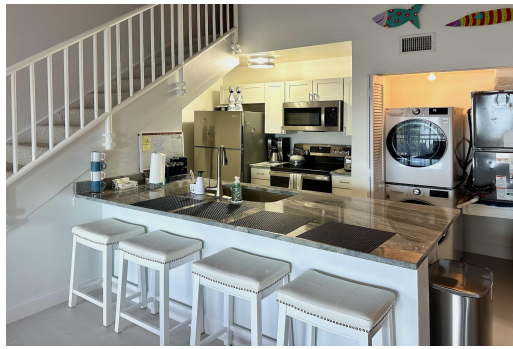

## Unit 20E is located in the quiet and quaint resort community of Bimini Cove, on South Bimini. It is...

Unit 20E is located in the quiet and quaint resort community of Bimini Cove, on South Bimini. It is a 990 sq. ft. turn-key condominium with both marina and ocean views. This unit offers the best of both worlds for a condo. Just a short walk to the best white, sandy beaches of Bimini. Spend your evenings on the veranda watching the golden sunsets dancing over the turquoise waters of Bimini. This condominium has a very spacious configuration with an open floor concept, flowing from the entrance of the condo directly to the balcony. This condo has one full bedroom with an ensuite bathroom and a loft with a bathroom. This unit is perfectly priced for sale. It is a short golf cart ride from the South Bimini International Airport and the ferry dock between North and South Bimini. The natural lig...read more on our website.