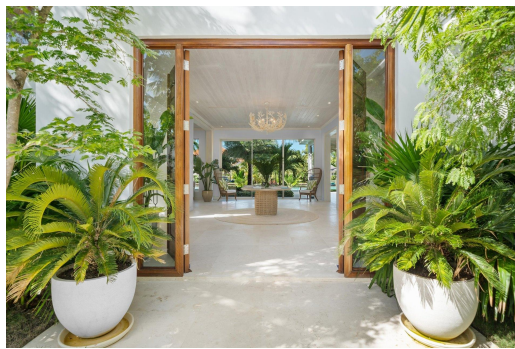

MANSION IN LYFORD CAY, Lyford Cay, New Providence/Paradise

This unparalleled turnkey home boasts 8 bedrooms spread across 10,000 square feet of meticulously...

This unparalleled turnkey home boasts 8 bedrooms spread across 10,000 square feet of meticulously designed living space. Step outside to be greeted by a breathtaking ninety-foot infinity edge pool overlooking the serene canal and a brand new 2,000 square feet dock, offering a truly unmatched waterfront experience. With multiple indoor and outdoor reception spaces, "Papillon" provides the perfect setting for entertaining guests or simply indulging in the ultimate level of comfort and relaxation for family living. House - Approximately 10,000 square feet Outdoor Terrace Space - 2,000 square feet Swimming Pool - 2,900 square feet Dock - 2,300 square feet Expansive Reception Rooms: - Formal Sitting Room - Dining Room Kitchen - TV/Family Room - Bar - Office Outdoor Entertaining: - 90 foot Infin...read more on our website.

Bedrooms: 8
Bathrooms: 8
Lot Size: 27878
Subdivision: Lyford Cay
Features: Canal Front,
Dock, Family Oriented,
Furnished, Gated
Community, Landscaped,
Main Level Entry, Pets
Allowed, Quiet Area,
Recreation Nearby, Road
- Paved, Shopping
Nearby, Swimming Pool