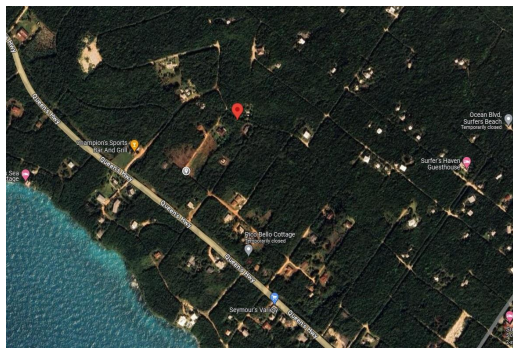

ELEUTHERA ISLAND SHORES, Gregory Town, Eleuthera

This elevated 10,320 Sq. Ft. lot in Eleuthera Island Shores, Gregory Town, is perfect for your next...

This elevated 10,320 Sq. Ft. lot in Eleuthera Island Shores, Gregory Town, is perfect for your next venture! Boasting glimpses of the sea and with power infrastructure already in place in the area, this property is ideal for building your dream vacation home or adding to your investment portfolio. Located just 7 minutes from Surfer's Beach, enjoy the peaceful escape this serene location offers....read more on our website.

Bedrooms: 0
Bathrooms: 0
Lot Size: 10320
Subdivision: Gregory
Town
Features: None, Quiet
Area

ELEUTHERA ISLAND SHORES,
Gregory Town, Eleuthera
Phone:

\$21,500 ID# M57070 [View Online](#)
www.sarlesrealty.com