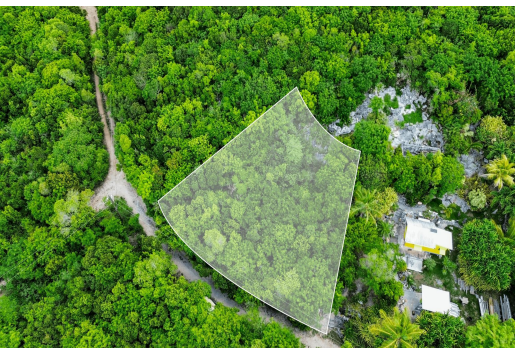

ELEUTHERA ISLAND SHORES, Gregory Town, Eleuthera

This elevated 10,320 Sq. Ft. lot in Eleuthera Island Shores, Gregory Town, is perfect for your next...

This elevated 10,320 Sq. Ft. lot in Eleuthera Island Shores, Gregory Town, is perfect for your next venture! Boasting glimpses of the sea and with power infrastructure already in place in the area, this property is ideal for building your dream vacation home or adding to your investment portfolio. Located just 7 minutes from Surfer's Beach, enjoy the peaceful escape this serene location offers....read more on our website.

Bedrooms: 0
Bathrooms: 0
Lot Size: 10320
Subdivision: Gregory
Town
Features: None, Quiet
Area

ELEUTHERA ISLAND SHORES,
Gregory Town, Eleuthera
Phone:

\$21,500 ID# M57070 [View Online](#)
www.sarlesrealty.com