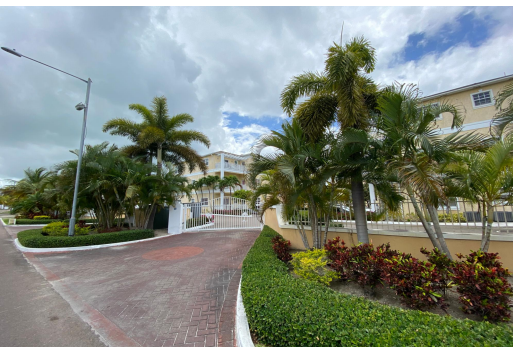

ATLANTIC DRIVE, Westridge, New Providence/Paradise Island

Venito is located just off Cable Beach, near the beach, shopping, restaurants, and other amenities....

Venito is located just off Cable Beach, near the beach, shopping, restaurants, and other amenities. This gated complex has a pool and elevator access. This unit features an open floor plan with 3 bedrooms/2 bathrooms and is offered tastefully furnished with central AC throughout and outdoor access via the living room and main bedroom. Roll-down shutters secure the sliding doors. The interior is tiled throughout. It is fully furnished with a stackable washer/dryer. There is a designated parking space and multiple guest spots readily available. Take advantage of this opportunity in a location that is sought after....read more on our website.

Bedrooms: 3
Bathrooms: 2
Lot Size: 1400
Features: Cable, Fully Fenced, Furnished, Garden Area, Impact Shutters, Roll Down Shutters, Swimming Pool

ATLANTIC DRIVE, Westridge,
New Providence/Paradise Island
Phone: