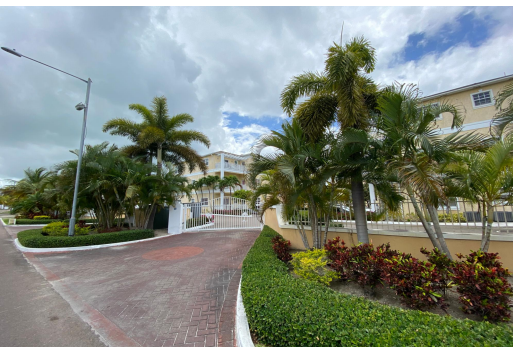

ATLANTIC DRIVE, Westridge, New Providence/Paradise Island

Venito is located just off Cable Beach, near the beach, shopping, restaurants, and other amenities....

Venito is located just off Cable Beach, near the beach, shopping, restaurants, and other amenities. This gated complex has a pool and elevator access. This unit features an open floor plan with 3 bedrooms/2 bathrooms and is offered tastefully furnished with central AC throughout and outdoor access via the living room and main bedroom. Roll-down shutters secure the sliding doors. The interior is tiled throughout. It is fully furnished with a stackable washer/dryer. There is a designated parking space and multiple guest spots readily available. Take advantage of this opportunity in a location that is sought after....read more on our website.

Bedrooms: 3

Bathrooms: 2

Lot Size: 1400

Subdivision: Westridge

Features: Cable, Fully

Fenced, Furnished,

Garden Area, Impact

Shutters, Roll Down