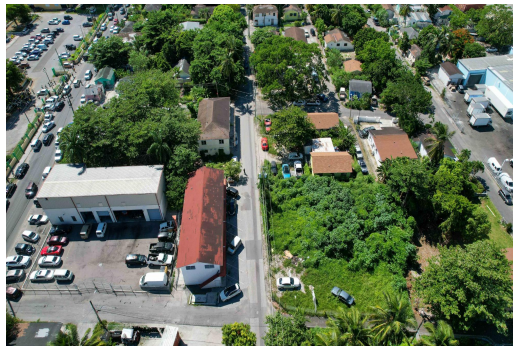

# ROYAL PALM STREET, LOT 12, Palmdale, New Providence/Paradise

**This mixed-use property is located in the heart of Palmdale, with heavy vehicular and foot traffic....**

This mixed-use property is located in the heart of Palmdale, with heavy vehicular and foot traffic. The property is near to Mackey Street, schools, building supply stores, banks and pharmacies and is opposite a commercial and residential plaza. Make your offer today!...read more on our website.

Bedrooms: 0  
Bathrooms: 0  
Lot Size: 9600  
Subdivision: Palmdale  
Features: None

ROYAL PALM STREET, LOT 12,  
Palmdale, New  
Providence/Paradise Island  
Phone:

**\$120,000 ID# M60132 View Online**  
**www.sarlesrealty.com**