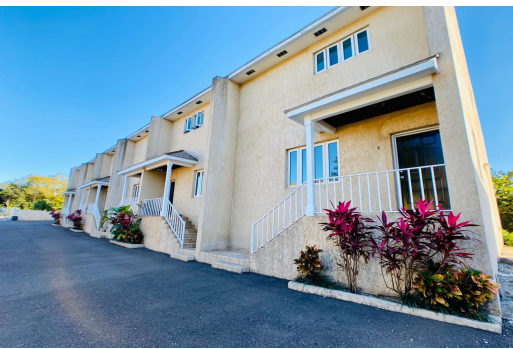

# SKYLINE LAKES, Prospect Ridge, New Providence/Paradise Island

## Ridge Crest Estates is a gated community located on Prospect Ridge in the Skyline Lakes Subdivision...

Ridge Crest Estates is a gated community located on Prospect Ridge in the Skyline Lakes Subdivision and consists of Six (6) units, fully gated, a swimming pool and ample parking. This end unit features an open floor plan of the living, dining and kitchen areas and with modern furniture throughout. The kitchen comes fully equipped with stainless steel appliances, granite counter tops and maple cabinets. There is also a washer and dryer and a powder room on this floor. On the second floor there are two very spacious bedrooms both are in suit, with large walk-in closets, bamboo flooring and ceiling fans throughout....read more on our website.

Bedrooms: 2  
Bathrooms: 2  
Lot Size: 0  
Subdivision: Prospect Ridge  
Features: Fully Walled, Furnished, Swimming Pool

SKYLINE LAKES, Prospect Ridge, New Providence/Paradise Island  
Phone:

**\$3,000 ID# M60081** [View Online](#)  
[www.sarlesrealty.com](http://www.sarlesrealty.com)