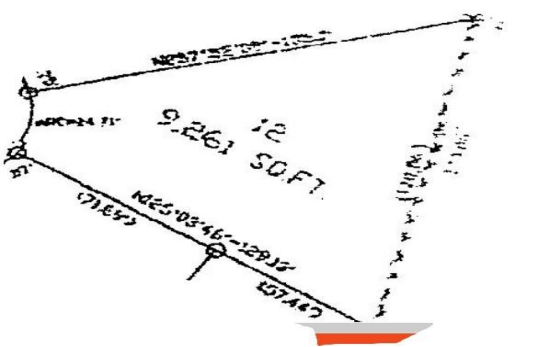

# ROLLE TERRACE, Fox Hill, New Providence/Paradise Island

## Multi family lot at the end of Rolle Terrace this triplex lots backs into Mt.Vernon Estates. It is...

Multi family lot at the end of Rolle Terrace this triplex lots backs into Mt.Vernon Estates. It is one of the last lots of this size to be found in Nassau catch it before it is gone....read more on our website.

- Bedrooms: 0
- Bathrooms: 0
- Lot Size: 7818
- Subdivision: Fox Hill
- Features: Can Be Rented, Cul-de-sac, Family Oriented, Hillside, Level Lot, No Thru Road, None, Pets Allowed, Private Setting, Quiet Area, Road - Paved, Shopping Nearby