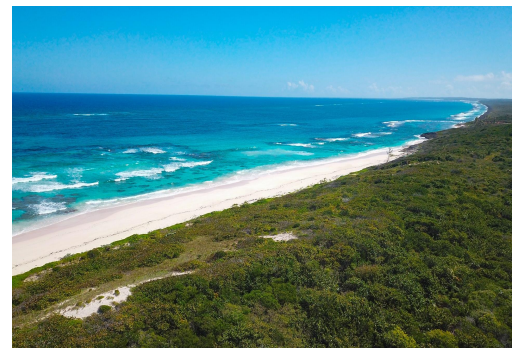

THE COVE, Other Cat Island, Cat Island

A perfect 20 acres of native woodland with an impressive 1,354 ft. of powdery white sandy beach...

A perfect 20 acres of native woodland with an impressive 1,354 ft. of powdery white sandy beach centrally located to the north of Knowles Village. This parcel is ideal for a private estate or an eco-friendly resort, with miles of unspoiled beachfront, and dazzling reefs just off the beach that create great opportunities for snorkeling adventurers as well as breaking up the energy from the Atlantic ocean, providing protected swimming at the beach. Whether you are looking for your private getaway or to create a one-of-a-kind resort, this land is picture-perfect, well-priced, and ready for you to fulfill your beachfront Island dreams....read more on our website.

Bedrooms: 0

Bathrooms: 0

Lot Size: 871200

THE COVE, Other Cat Island, Cat
Subdivision: Other Cat
Island

Phone:

Features: Acreage, Beach

Front, None, Quiet Area,

View - Ocean