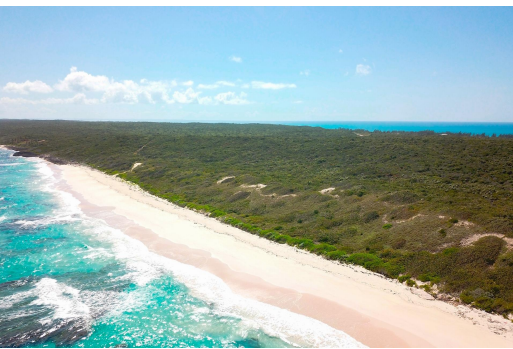

THE COVE, Other Cat Island, Cat Island

A perfect 20 acres of native woodland with an impressive 1,354 ft. of powdery white sandy beach...

A perfect 20 acres of native woodland with an impressive 1,354 ft. of powdery white sandy beach centrally located to the north of Knowles Village. This parcel is ideal for a private estate or an eco-friendly resort, with miles of unspoiled beachfront, and dazzling reefs just off the beach that create great opportunities for snorkeling adventurers as well as breaking up the energy from the Atlantic ocean, providing protected swimming at the beach. Whether you are looking for your private getaway or to create a one-of-a-kind resort, this land is picture-perfect, well-priced, and ready for you to fulfill your beachfront Island dreams....read more on our website.

Bedrooms: 0

Bathrooms: 0

Lot Size: 871200

THE COVE, Other Cat Island, Cat
Subdivision: Other Cat
Island

Phone:

Features: Acreage, Beach

Front, None, Quiet Area,

View - Ocean