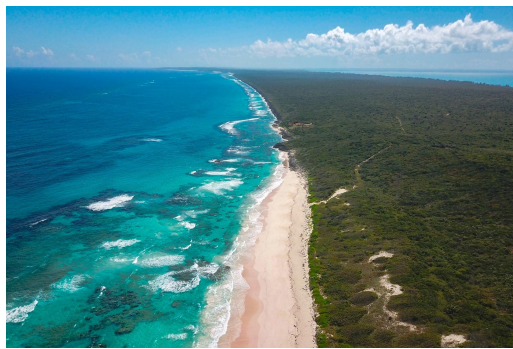

THE COVE, Other Cat Island, Cat Island

A perfect 20 acres of native woodland with an impressive 1,354 ft. of powdery white sandy beach...

A perfect 20 acres of native woodland with an impressive 1,354 ft. of powdery white sandy beach centrally located to the north of Knowles Village. This parcel is ideal for a private estate or an eco-friendly resort, with miles of unspoiled beachfront, and dazzling reefs just off the beach that create great opportunities for snorkeling adventurers as well as breaking up the energy from the Atlantic ocean, providing protected swimming at the beach. Whether you are looking for your private getaway or to create a one-of-a-kind resort, this land is picture-perfect, well-priced, and ready for you to fulfill your beachfront Island dreams....read more on our website.

Bedrooms: 0

Bathrooms: 0

Lot Size: 871200

THE COVE, Other Cat Island, Cat
Subdivision: Other Cat
Island

Phone:

Features: Acreage, Beach

Front, None, Quiet Area,

View - Ocean