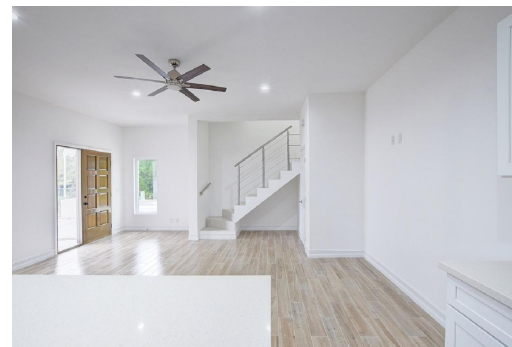

SOUTH OCEAN PALMS, South Ocean, New Providence/Paradise

This 1,300 sq ft rental in South Ocean Palms features 2 bedrooms, each with a private bath, plus a...

This 1,300 sq ft rental in South Ocean Palms features 2 bedrooms, each with a private bath, plus a half bath for guests. The open living area is complemented by natural light and includes a fridge, stove, washer, and dryer for your convenience. Utilities not included....read more on our website.

Bedrooms: 2
Bathrooms: 2
Lot Size: 6000
Subdivision: South Ocean
Features: 24 Hour Security, Can Be Rented, Easy Access, Fully Fenced, Highway Access, Impact Shutters, Main Level Entry, Partial Furnished, Quiet Area, Road - Paved