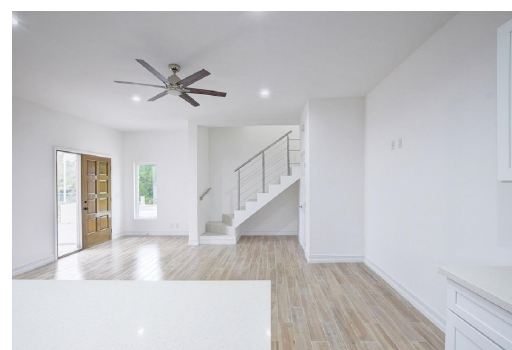

SOUTH OCEAN PALMS, South Ocean, New Providence/Paradise

This 1,300 sq ft rental in South Ocean Palms features 2 bedrooms, each with a private bath, plus a...

This 1,300 sq ft rental in South Ocean Palms features 2 bedrooms, each with a private bath, plus a half bath for guests. The open living area is complemented by natural light and includes a fridge, stove, washer, and dryer for your convenience. Utilities not included....read more on our website.

Bedrooms: 2
Bathrooms: 2
Lot Size: 6000
Subdivision: South Ocean
Features: 24 Hour Security, Can Be Rented, Easy Access, Fully Fenced, Highway Access, Impact Shutters, Main Level Entry, Partial Furnished, Quiet Area, Road - Paved