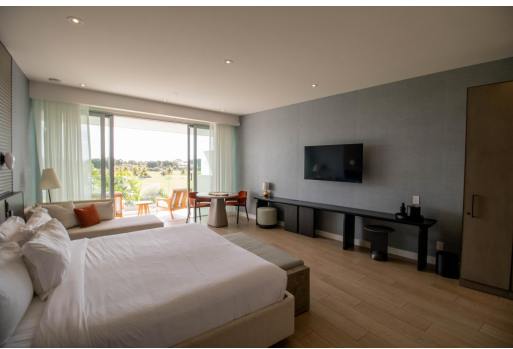

## **Fabulous oversized third-floor Goldwynn Resort Suite with expansive sunset and golf course views,...**

Fabulous oversized third-floor Goldwynn Resort Suite with expansive sunset and golf course views, full kitchenette, spa-like bathroom, sitting area/second bed, along with an impressive rental income history (financial statements available on request). Goldwynn Resort & Residences is a new, boutique beachfront property on a two-mile stretch of pristine white sand, adjacent to Baha Mar Resort & Casino. Owners and guests enjoy a wide range of amenities, including an exclusive rooftop pool for owners only....read more on our website.

Bedrooms: 1  
Bathrooms: 1  
Lot Size: 0  
Subdivision: West Bay Street  
Features: 24 Hour Security, Additional Accom., Adult Oriented, Beach Front, Cable, Central location, Easy Access, Family Oriented, Fully Walled, Furnished, Garden Area, Gated Community, Golf Course Nearby, Guest House, Hurricane Windows, Kitchen Built-in(s), Landscaped, Park setting, Recreation Nearby, Seniors Oriented, Shopping Nearby, Short Term Allowed, Southern Exp, Sprinkler System,