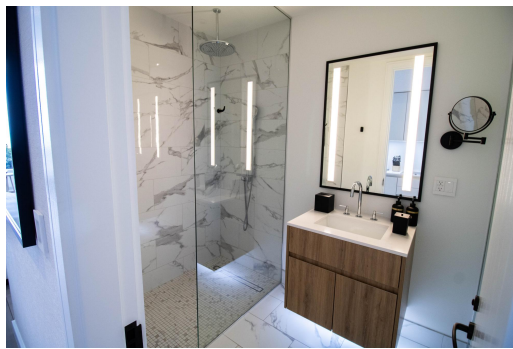

GOLDWYNN RESORT, West Bay Street, New Providence/Paradise

Explore one of the select main-floor suites at Goldwynn Resort, notable for its direct lobby...

Explore one of the select main-floor suites at Goldwynn Resort, notable for its direct lobby access, lofty ceilings, and expansive windows that set it apart from other suites and residences. Residence 106 offers a full kitchenette, large spa-like bathroom, stunning views of the ocean, beach, and pool, along with an impressive rental income history (financial statements available on request). Goldwynn Resort & Residences is a new, boutique beachfront property on a two-mile stretch of pristine white sand, adjacent to Baha Mar Resort & Casino. Owners and guests enjoy a wide range of amenities, including an exclusive rooftop pool for owners only....read more on our website.

Bedrooms: 1
Bathrooms: 1
Lot Size: 0
Subdivision: West Bay Street
Features: 24 Hour Security, Additional Accom., Adult Oriented, Beach Front, Cable, Can Be Rented, Central location, Easy Access, Family Oriented, Fully Walled, Furnished, Garden Area, Golf Course Nearby, Highway Access, Hot Tub, Hurricane Windows, Kitchen Built-in(s), Landscaped, Low Maint Yard, Main Level Entry, Marina Nearby, Night Security, Park setting, Private Setting, Recreation