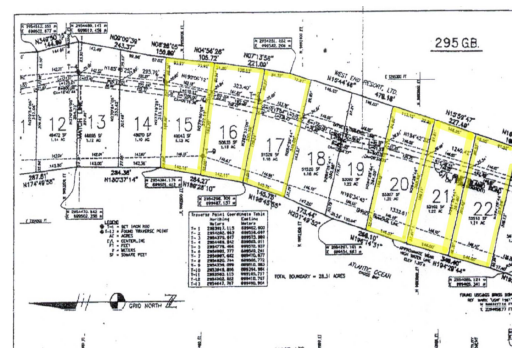

6 Spectacular Oceanfront Lots Prices Starting at \$475,000

Discover the unparalleled luxury and investment potential of Old Bahama Bay on Pine Island, located...

Discover the unparalleled luxury and investment potential of Old Bahama Bay on Pine Island, located in the prestigious West End. This exclusive gated community offers direct beach access and features six stunning oceanfront lots, prices starting at \$475,000.

- Lot 15- 44701 \$550,000
- Lot 16- 63010 \$550,000
- Lot 17- 63011 \$550,000
- Lot 20- 48316 \$475,000
- Lot 21- 48315 \$475,000
- Lot 22- 39468 \$475,000

Key Features:

Prime Location: Just 70 mi...read more on our website.
\$475,000 ID# 17019 [View Online](#)
www.sarlesrealty.com

Lot Size: 7.12
 Living Area: 310,345

Office Listing Editor
 Phone:
rashaetucker034@gmail.com