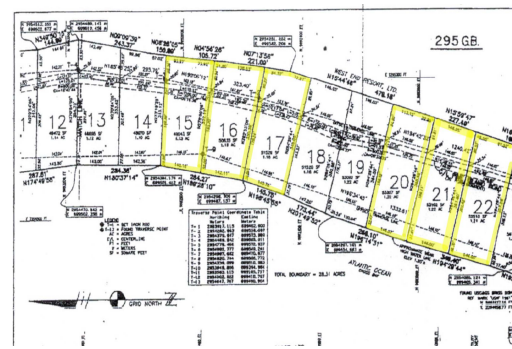

6 Spectacular Oceanfront Lots Prices Starting at \$475,000

Discover the unparalleled luxury and investment potential of Old Bahama Bay on Pine Island, located...

Discover the unparalleled luxury and investment potential of Old Bahama Bay on Pine Island, located in the prestigious West End. This exclusive gated community offers direct beach access and features six stunning oceanfront lots, prices starting at \$475,000.

- Lot 15- 44701 \$550,000
- Lot 16- 63010 \$550,000
- Lot 17- 63011 \$550,000
- Lot 20- 48316 \$475,000
- Lot 21- 48315 \$475,000
- Lot 22- 39468 \$475,000

Key Features:

Prime Location: Just 70 mi...read more on our website.
\$475,000 ID# 17019 [View Online](#)
www.sarlesrealty.com

Lot Size: 7.12
 Living Area: 310,345

Office Listing Editor

Phone:

rashaetucker034@gmail.com