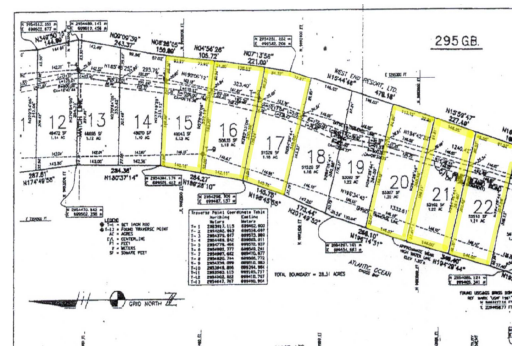

# 6 Spectacular Oceanfront Lots, Offered for \$475,000 Each

## Discover the unparalleled luxury and investment potential of Old Bahama Bay on Pine Island, located...

Discover the unparalleled luxury and investment potential of Old Bahama Bay on Pine Island, located in the prestigious West End. This exclusive gated community offers direct beach access and features six stunning oceanfront lots, each priced at \$475,000.

### Key Features:

Prime Location: Just 70 miles from Florida, Old Bahama Bay provides seamless accessibility for international buyers and investors.

Lot Size: 7.12  
Living Area: 310,345  
Subdivision: West End