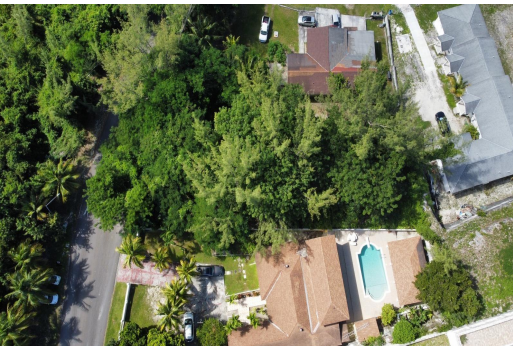

MONASTERY PARK, Monastery Park, New Providence/Paradise

This is a very large single family lot, ideal for building your dream home with lots of yard space....

This is a very large single family lot, ideal for building your dream home with lots of yard space. Waiting for a creative mind....read more on our website.

Bedrooms: 0

Bathrooms: 0

Lot Size: 14779

Subdivision: Monastery Park

Features: None

MONASTERY PARK, Monastery Park, New Providence/Paradise Island

Phone:

\$158.000 ID# 59832 [View Online](#)
www.sarlesrealty.com