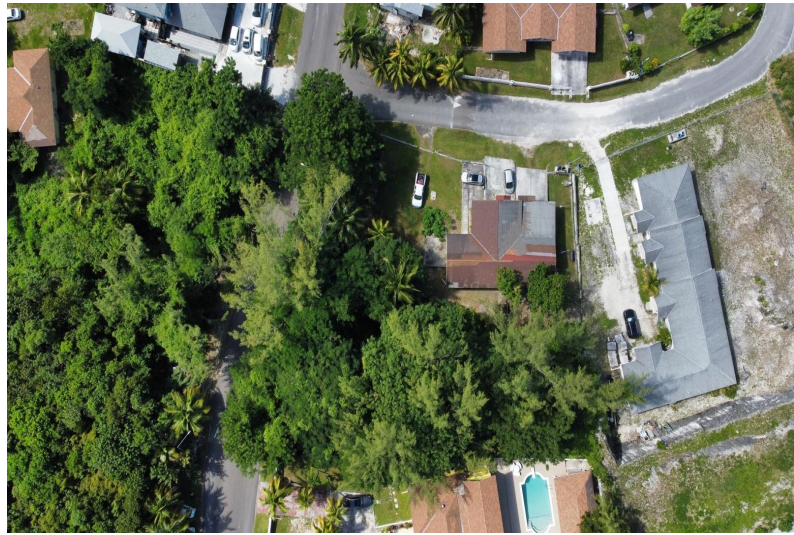

MONASTERY PARK, Monastery Park, New Providence/Paradise

This is a very large single family lot, ideal for building your dream home with lots of yard space....

This is a very large single family lot, ideal for building your dream home with lots of yard space. Waiting for a creative mind....read more on our website.

Bedrooms: 0

Bathrooms: 0

Lot Size: 14779

Subdivision: Monastery Park

Features: None

MONASTERY PARK, Monastery Park, New Providence/Paradise Island

Phone:

\$158.000 ID# 59832 [View Online](#)
www.sarlesrealty.com