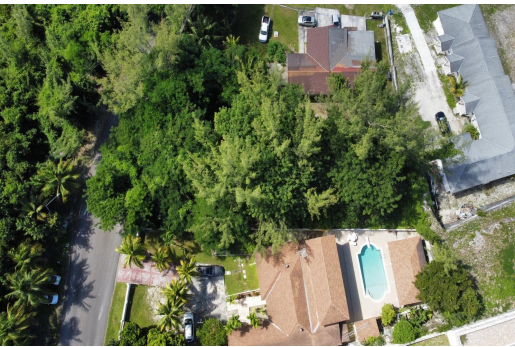

# MONASTERY PARK, Monastery Park, New Providence/Paradise

**This is a very large single family lot, ideal for building your dream home with lots of yard space....**

This is a very large single family lot, ideal for building your dream home with lots of yard space. Waiting for a creative mind....read more on our website.

Bedrooms: 0

Bathrooms: 0

Lot Size: 14779

Subdivision: Monastery Park

Features: None

MONASTERY PARK, Monastery Park, New Providence/Paradise Island  
Phone:

**\$158.000 ID# M59832 [View Online](#)**  
**[www.sarlesrealty.com](http://www.sarlesrealty.com)**