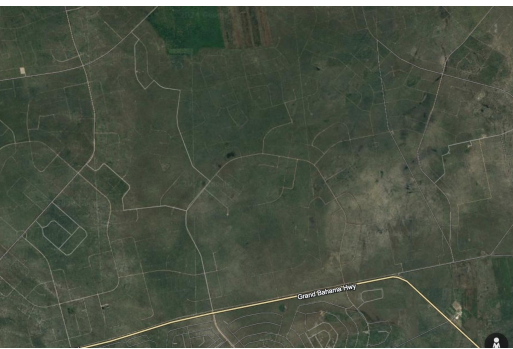

TER LOT #10, Other Grand Bahama/Freeport, Grand Bahama

Large future investment lot located in Leicester Country, in East Freeport for a savvy buyer...

Large future investment lot located in Leicester Country, in East Freeport for a savvy buyer looking to begin development in a currently none developed area. This large land provides lots of space to build and enjoy....read more on our website.

Bedrooms: 0
 Bathrooms: 0
 Lot Size: 37000
 Subdivision: Other Grand
 Bahama/Freeport
 Features: None

LEICESTER LOT #10, Other
 Grand Bahama/Freeport, Grand
 Bahama/Freeport
 Phone:

\$10,000 ID# M59864 [View Online](#)
www.sarlesrealty.com