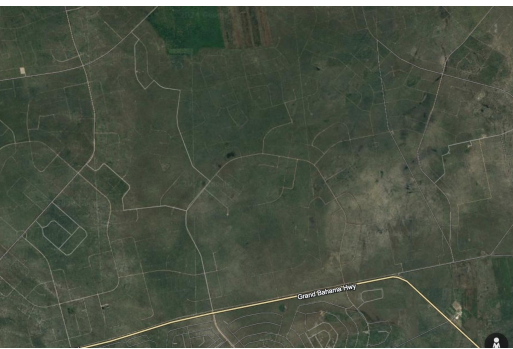

TER LOT #11, Other Grand Bahama/Freeport, Grand Bahama

Large future investment in Leicester Country, in East Freeport for a savvy buyer looking to begin...

Large future investment in Leicester Country, in East Freeport for a savvy buyer looking to begin development in a currently none developed area. This large plot of land provides lots of space to build and enjoy....read more on our website.

Bedrooms: 0
 Bathrooms: 0
 Lot Size: 37868
 Subdivision: Other Grand
 Bahama/Freeport
 Features: None

LEICESTER LOT #11, Other
 Grand Bahama/Freeport, Grand
 Bahama/Freeport
 Phone:

\$10,000 ID# M59865 [View Online](#)
www.sarlesrealty.com