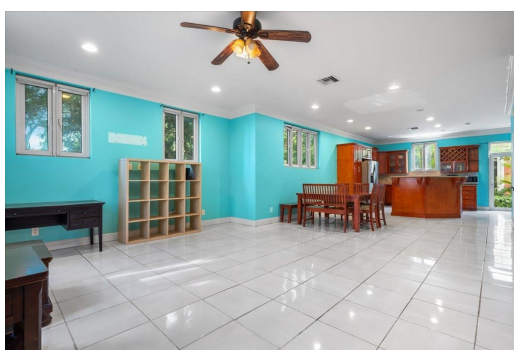

HIGH POINT MANOR, John F. Kennedy Drive, New Providence/Paradise Island

This 3-story townhouse is nestled in the desirable High Point Manor community, part of the secure...

This 3-story townhouse is nestled in the desirable High Point Manor community, part of the secure and vibrant High Point Estates. Ideally situated in Nassau, this property offers unparalleled convenience, with premier amenities like Fusion and Baha Mar just a short 5-minute drive away. This end unit bathes in natural light, showcasing 4 spacious bedrooms and 2.5 bathrooms. The ground floor boasts an inviting open-concept design, with a kitchen, living room, and dining area, great for entertaining or family gatherings. There is also a half bathroom. On the second floor, you'll find two spacious bedrooms with a Jack and Jill bathroom. The third floor features two additional bedrooms along with a spacious bathroom. This property presents an exceptional opportunity for potential buyers...read more on our website.

Bedrooms: 4
Bathrooms: 2
Lot Size: 0
Subdivision: John F. Kennedy Drive
Features: Family Oriented, Gated Community, Hurricane Windows, Main Level Entry, Partial Furnished, Quiet Area

5 HIGH POINT MANOR, John F. Kennedy Drive, New Providence/Paradise Island
Phone: