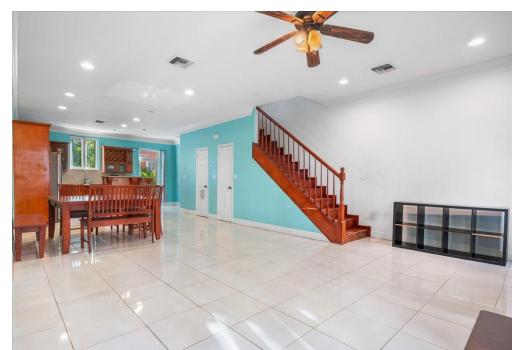

HIGH POINT MANOR, John F. Kennedy Drive, New Providence/Paradise Island

This 3-story townhouse is nestled in the desirable High Point Manor community, part of the secure...

This 3-story townhouse is nestled in the desirable High Point Manor community, part of the secure and vibrant High Point Estates. Ideally situated in Nassau, this property offers unparalleled convenience, with premier amenities like Fusion and Baha Mar just a short 5-minute drive away. This end unit bathes in natural light, showcasing 4 spacious bedrooms and 2.5 bathrooms. The ground floor boasts an inviting open-concept design, with a kitchen, living room, and dining area, great for entertaining or family gatherings. There is also a half bathroom. On the second floor, you'll find two spacious bedrooms with a Jack and Jill bathroom. The third floor features two additional bedrooms along with a spacious bathroom. This property presents an exceptional opportunity for potential buyers...read more on our website.

Bedrooms: 4
Bathrooms: 2
Lot Size: 0
Subdivision: John F. Kennedy Drive
Features: Family Oriented, Gated Community, Hurricane Windows, Main Level Entry, Partial Furnished, Quiet Area

5 HIGH POINT MANOR, John F. Kennedy Drive, New Providence/Paradise Island
Phone: