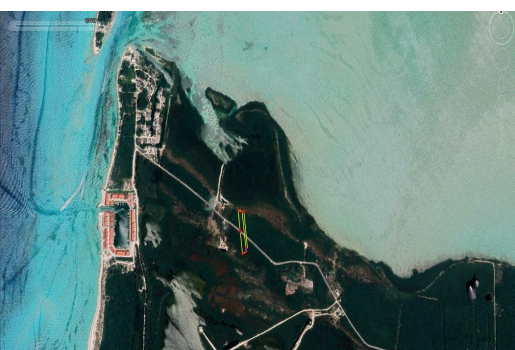

# SOUTH BIMINI, VICTORIA RI, South Bimini, Bimini

## Prime opportunity in South Bimini! Just 50 Miles east of Miami Florida. This expansive 7.5 acre...

Prime opportunity in South Bimini! Just 50 Miles east of Miami Florida. This expansive 7.5 acre property, newly available, offers open zoning for residential, commercial, or resort development. South Bimini is becoming a top choice for those seeking a peaceful alternative to bustling North Bimini, with its tranquil atmosphere and growing appeal. With limited listings in this serene area, this property is ideal for creating a private residence, business venture, or a boutique resort. Embrace the possibilities and capitalize on South Bimini's rising popularity with this versatile acreage....read more on our website.

Bedrooms: 0  
Bathrooms: 0  
Lot Size: 326700  
Subdivision: South Bimini  
Features: None

SOUTH BIMINI, VICTORIA RI,  
South Bimini, Bimini  
Phone:

**\$400.000 ID# M59846** [View Online](#)  
[www.sarlesrealty.com](http://www.sarlesrealty.com)