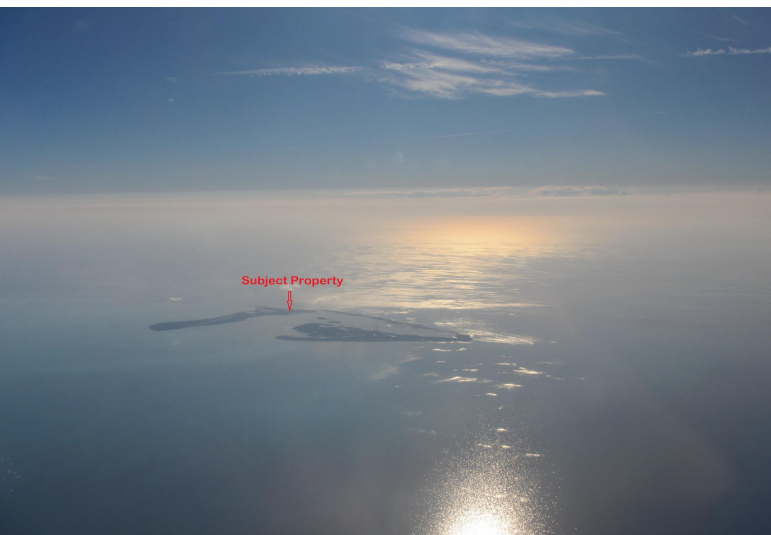

# SOUTH BIMINI, VICTORIA RI, South Bimini, Bimini

## Prime opportunity in South Bimini! Just 50 Miles east of Miami Florida. This expansive 7.5 acre...

Prime opportunity in South Bimini! Just 50 Miles east of Miami Florida. This expansive 7.5 acre property, newly available, offers open zoning for residential, commercial, or resort development. South Bimini is becoming a top choice for those seeking a peaceful alternative to bustling North Bimini, with its tranquil atmosphere and growing appeal. With limited listings in this serene area, this property is ideal for creating a private residence, business venture, or a boutique resort. Embrace the possibilities and capitalize on South Bimini's rising popularity with this versatile acreage....read more on our website.

Bedrooms: 0  
Bathrooms: 0  
Lot Size: 326700  
Subdivision: South Bimini  
Features: None

SOUTH BIMINI, VICTORIA RI,  
South Bimini, Bimini  
Phone:

**\$400.000 ID# M59846** [View Online](#)  
[www.sarlesrealty.com](http://www.sarlesrealty.com)