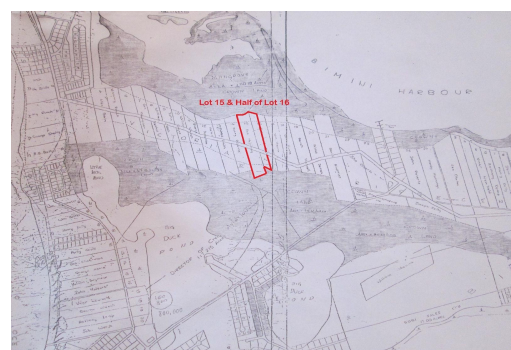

# SOUTH BIMINI, VICTORIA RI, South Bimini, Bimini

## Prime opportunity in South Bimini! Just 50 Miles east of Miami Florida. This expansive 7.5 acre...

Prime opportunity in South Bimini! Just 50 Miles east of Miami Florida. This expansive 7.5 acre property, newly available, offers open zoning for residential, commercial, or resort development. South Bimini is becoming a top choice for those seeking a peaceful alternative to bustling North Bimini, with its tranquil atmosphere and growing appeal. With limited listings in this serene area, this property is ideal for creating a private residence, business venture, or a boutique resort. Embrace the possibilities and capitalize on South Bimini's rising popularity with this versatile acreage....read more on our website.

Bedrooms: 0  
Bathrooms: 0  
Lot Size: 326700  
Subdivision: South Bimini  
Features: None

SOUTH BIMINI, VICTORIA RI,  
South Bimini, Bimini  
Phone:

**\$400.000 ID# M59846** [View Online](#)  
[www.sarlesrealty.com](http://www.sarlesrealty.com)