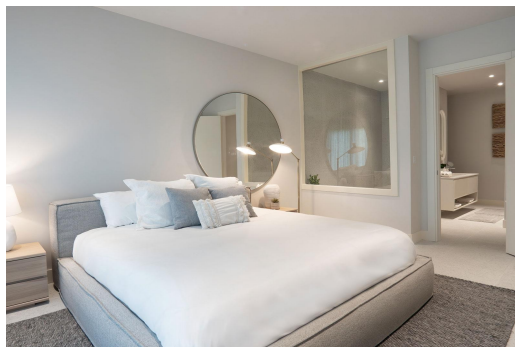

## Discover your dream retreat in this brand new, 2 bedroom, 2-bathroom luxury condo, just minutes...

Discover your dream retreat in this brand new, 2 bedroom, 2-bathroom luxury condo, just minutes from the beautiful Love Beach. With a modern design and high-end finishes, the open-concept living space flows seamlessly from a stylish kitchen to inviting living and dining areas. Both bedrooms are thoughtfully designed to maximize comfort, boasting ample natural light and tasteful finishes. The primary suite includes a luxurious en-suite bathroom. The den provides additional space that can be utilized as an office, or even a 3rd bedroom. Enjoy the convenience of a back patio, perfect for soaking up the sun in your own private oasis. As a ground-floor unit, it offers easy access to the lush surroundings. Benefit from 24-hour security, a state-of-the-art fitness center, resort-style pools, and ...read more on our website.

Bedrooms: 2

Bathrooms: 2

Lot Size: 0

Subdivision: Love Beach

Features: 24 Hour

Security, Furnished,

Impact Windows,

Swimming Pool