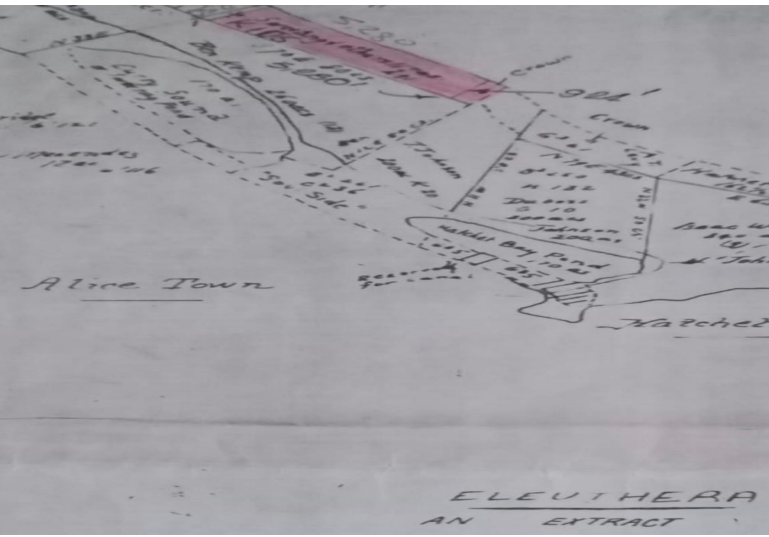

# BEACHFRONT HATCHET BAY, Hatchet Bay, Eleuthera

## One acre beachfront lot for sale in the Hatchet Bay area. Purchase one acre or all five at a great...

One acre beachfront lot for sale in the Hatchet Bay area. Purchase one acre or all five at a great price. Hatchet Bay is the perfect area with its close proximity to North Eleuthera Airport, Gregory Town, and The Cove resort. Schedule a viewing, fall in love, make an offer today....read more on our website.

Bedrooms: 0  
Bathrooms: 0  
Lot Size: 43560  
Subdivision: Hatchet Bay  
Features: None

BEACHFRONT HATCHET BAY,  
Hatchet Bay, Eleuthera  
Phone:

**\$49,999 ID# M59837** [View Online](#)  
[www.sarlesrealty.com](http://www.sarlesrealty.com)