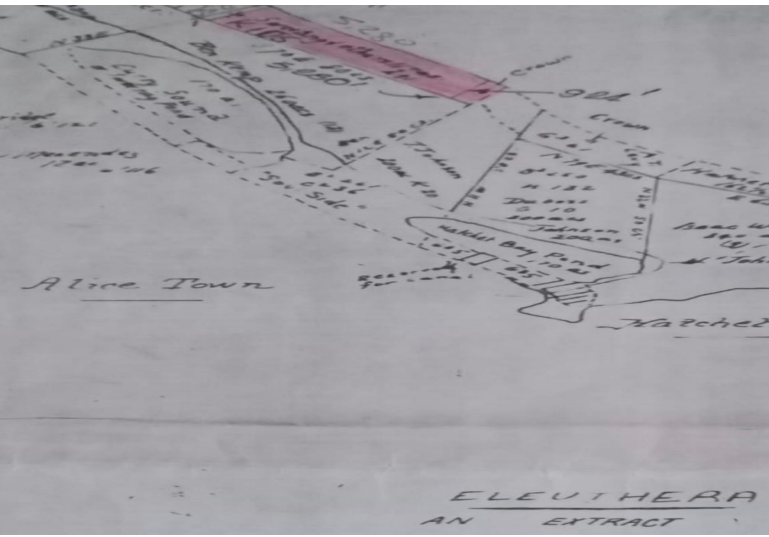

# BEACHFRONT HATCHET BAY, Hatchet Bay, Eleuthera

## One acre beachfront lot for sale in the Hatchet Bay area. Purchase one acre or all five at a great...

One acre beachfront lot for sale in the Hatchet Bay area. Purchase one acre or all five at a great price. Hatchet Bay is the perfect area with its close proximity to North Eleuthera Airport, Gregory Town, and The Cove resort. Schedule a viewing, fall in love, make an offer today....read more on our website.

Bedrooms: 0  
Bathrooms: 0  
Lot Size: 43560  
Subdivision: Hatchet Bay  
Features: None

BEACHFRONT HATCHET BAY,  
Hatchet Bay, Eleuthera  
Phone:

**\$49,999 ID# M59840** [View Online](#)  
[www.sarlesrealty.com](http://www.sarlesrealty.com)