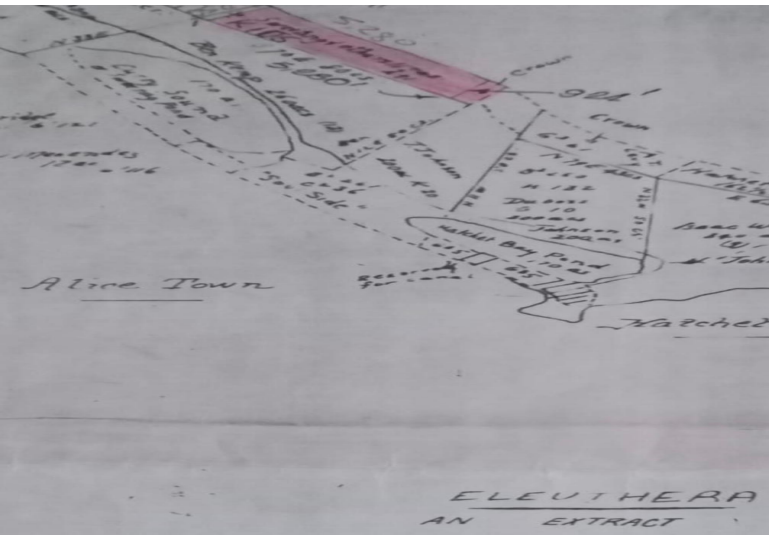

# BEACHFRONT HATCHET BAY, Hatchet Bay, Eleuthera

## One acre beachfront lot for sale in the Hatchet Bay area. Purchase one acre or all five at a great...

One acre beachfront lot for sale in the Hatchet Bay area. Purchase one acre or all five at a great price. Hatchet Bay is the perfect area with its close proximity to North Eleuthera Airport, Gregory Town, and The Cove resort. Schedule a viewing, fall in love, make an offer today....read more on our website.

Bedrooms: 0  
Bathrooms: 0  
Lot Size: 43560  
Subdivision: Hatchet Bay  
Features: None

BEACHFRONT HATCHET BAY,  
Hatchet Bay, Eleuthera  
Phone:

**\$49,999 ID# M59840** [View Online](#)  
[www.sarlesrealty.com](http://www.sarlesrealty.com)