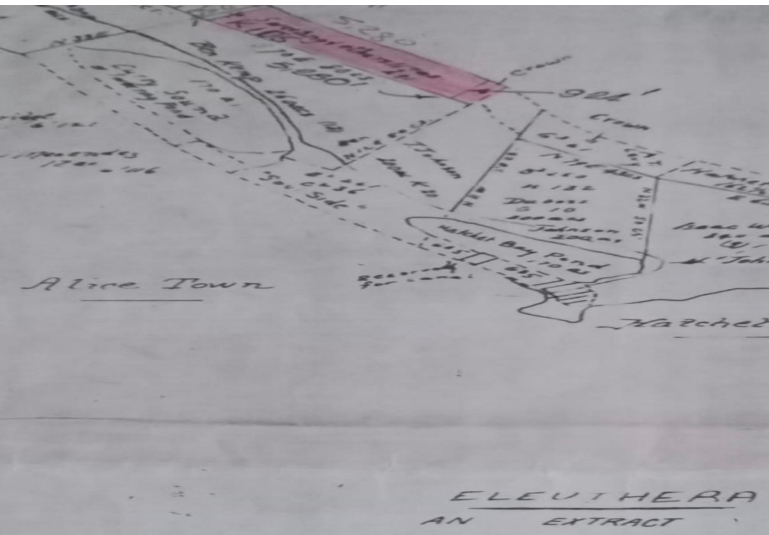

# BEACHFRONT HATCHET BAY, Hatchet Bay, Eleuthera

## One acre beachfront lot for sale in the Hatchet Bay area. Purchase one acre or all five at a great...

One acre beachfront lot for sale in the Hatchet Bay area. Purchase one acre or all five at a great price. Hatchet Bay is the perfect area with its close proximity to North Eleuthera Airport, Gregory Town, and The Cove resort. Schedule a viewing, fall in love, make an offer today....read more on our website.

Bedrooms: 0  
Bathrooms: 0  
Lot Size: 43560  
Subdivision: Hatchet Bay  
Features: None

BEACHFRONT HATCHET BAY,  
Hatchet Bay, Eleuthera  
Phone:

**\$49,999 ID# M59841** [View Online](#)  
[www.sarlesrealty.com](http://www.sarlesrealty.com)