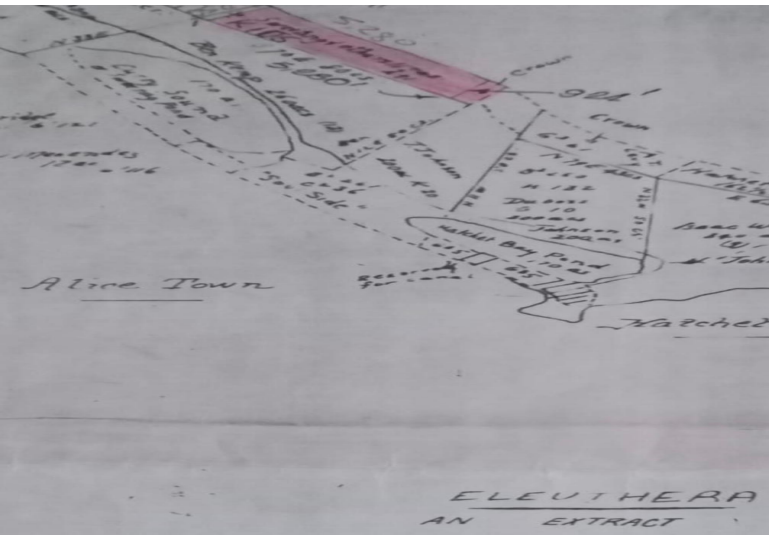

BEACHFRONT HATCHET BAY, Hatchet Bay, Eleuthera

One acre beachfront lot for sale in the Hatchet Bay area. Purchase one acre or all five at a great...

One acre beachfront lot for sale in the Hatchet Bay area. Purchase one acre or all five at a great price. Hatchet Bay is the perfect area with its close proximity to North Eleuthera Airport, Gregory Town, and The Cove resort. Schedule a viewing, fall in love, make an offer today....read more on our website.

Bedrooms: 0
Bathrooms: 0
Lot Size: 43560
Subdivision: Hatchet Bay
Features: None

BEACHFRONT HATCHET BAY,
Hatchet Bay, Eleuthera
Phone:

\$49,999 ID# M59839 [View Online](#)
www.sarlesrealty.com