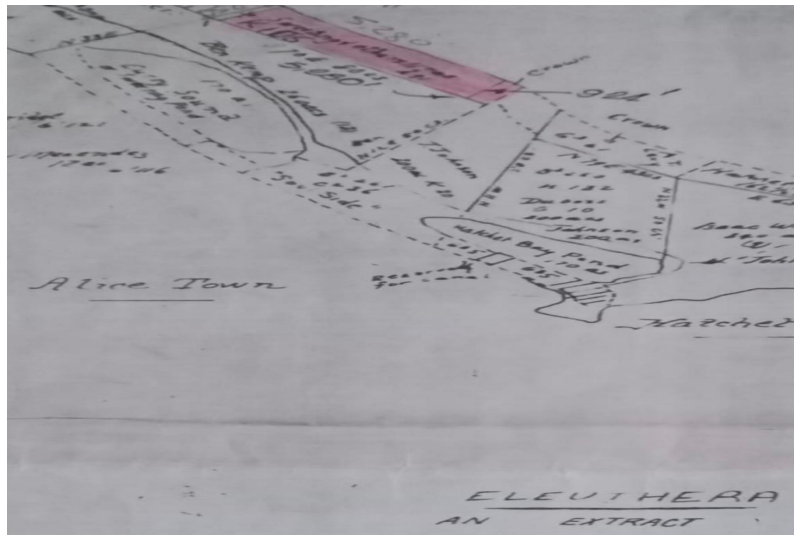

BEACHFRONT HATCHET BAY, Hatchet Bay, Eleuthera

One acre beachfront lot for sale in the Hatchet Bay area. Purchase one acre or all five at a great...

One acre beachfront lot for sale in the Hatchet Bay area. Purchase one acre or all five at a great price. Hatchet Bay is the perfect area with its close proximity to North Eleuthera Airport, Gregory Town, and The Cove resort. Schedule a viewing, fall in love, make an offer today....read more on our website.

Bedrooms: 0
Bathrooms: 0
Lot Size: 43560
Subdivision: Hatchet Bay
Features: None

BEACHFRONT HATCHET BAY,
Hatchet Bay, Eleuthera
Phone:

\$49,999 ID# M59839 [View Online](#)
www.sarlesrealty.com