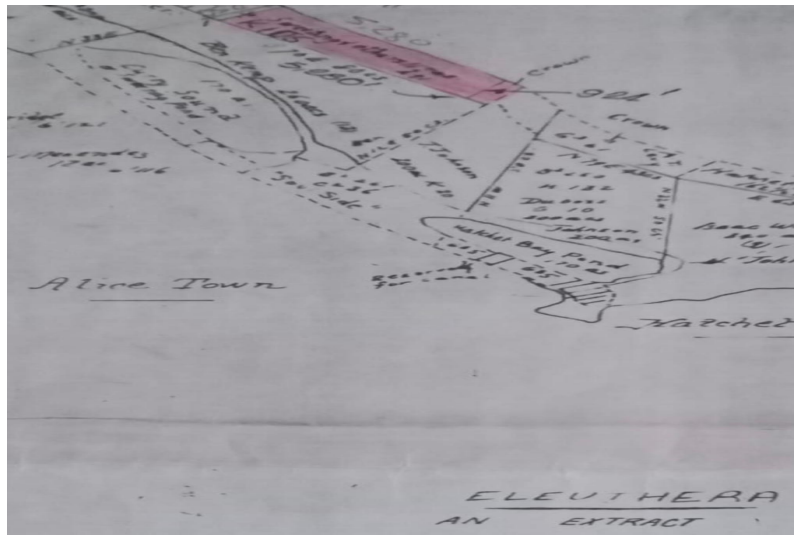

BEACHFRONT HATCHET BAY, Hatchet Bay, Eleuthera

One acre beachfront lot for sale in the Hatchet Bay area. Purchase one acre or all five at a great...

One acre beachfront lot for sale in the Hatchet Bay area. Purchase one acre or all five at a great price. Hatchet Bay is the perfect area with its close proximity to North Eleuthera Airport, Gregory Town, and The Cove resort. Schedule a viewing, fall in love, make an offer today....read more on our website.

Bedrooms: 0
Bathrooms: 0
Lot Size: 43560
Subdivision: Hatchet Bay
Features: None

BEACHFRONT HATCHET BAY,
Hatchet Bay, Eleuthera
Phone:

\$49,999 ID# M59839 [View Online](#)
www.sarlesrealty.com