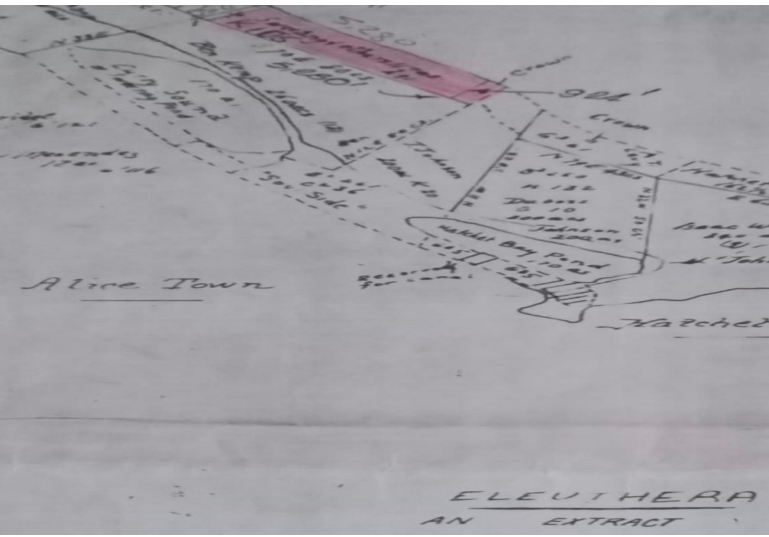

BEACHFRONT HATCHET BAY, Hatchet Bay, Eleuthera

One acre beachfront lot for sale in the Hatchet Bay area. Purchase one acre or all five at a great...

One acre beachfront lot for sale in the Hatchet Bay area. Purchase one acre or all five at a great price. Hatchet Bay is the perfect area with its close proximity to North Eleuthera Airport, Gregory Town, and The Cove resort. Schedule a viewing, fall in love, make an offer today....read more on our website.

Bedrooms: 0
Bathrooms: 0
Lot Size: 43560
Subdivision: Hatchet Bay
Features: None

BEACHFRONT HATCHET BAY,
Hatchet Bay, Eleuthera
Phone:

\$49,999 ID# M59839 [View Online](#)
www.sarlesrealty.com