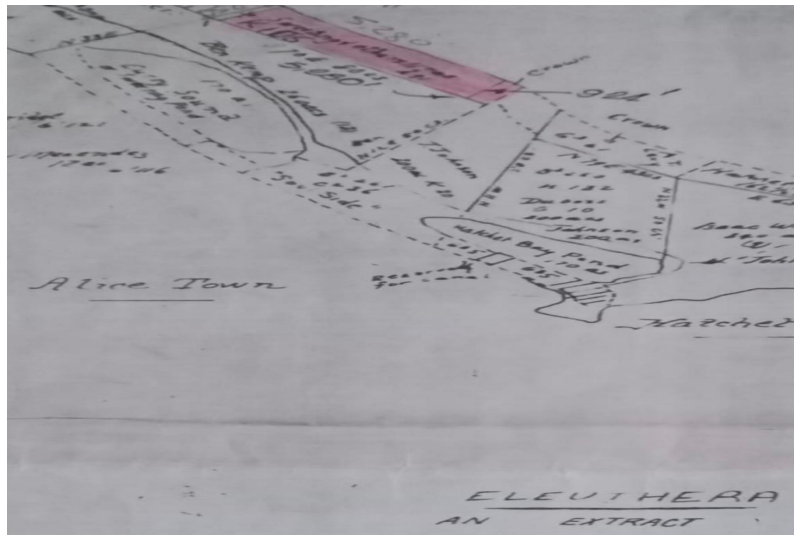

BEACHFRONT HATCHET BAY, Hatchet Bay, Eleuthera

One acre beachfront lot for sale in the Hatchet Bay area. Purchase one acre or all five at a great...

One acre beachfront lot for sale in the Hatchet Bay area. Purchase one acre or all five at a great price. Hatchet Bay is the perfect area with its close proximity to North Eleuthera Airport, Gregory Town, and The Cove resort. Schedule a viewing, fall in love, make an offer today....read more on our website.

Bedrooms: 0
Bathrooms: 0
Lot Size: 43560
Subdivision: Hatchet Bay
Features: None

BEACHFRONT HATCHET BAY,
Hatchet Bay, Eleuthera
Phone:

\$49,999 ID# M59838 [View Online](#)
www.sarlesrealty.com