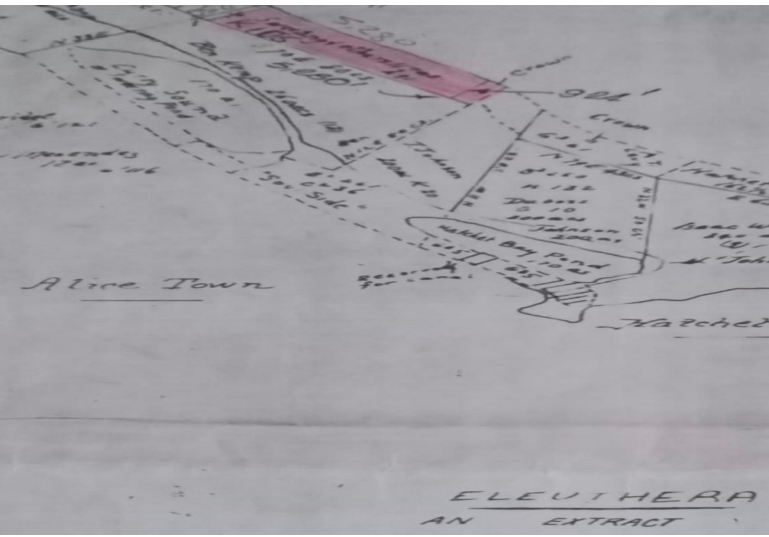

BEACHFRONT HATCHET BAY, Hatchet Bay, Eleuthera

One acre beachfront lot for sale in the Hatchet Bay area. Purchase one acre or all five at a great...

One acre beachfront lot for sale in the Hatchet Bay area. Purchase one acre or all five at a great price. Hatchet Bay is the perfect area with its close proximity to North Eleuthera Airport, Gregory Town, and The Cove resort. Schedule a viewing, fall in love, make an offer today....read more on our website.

Bedrooms: 0
Bathrooms: 0
Lot Size: 43560
Subdivision: Hatchet Bay
Features: None

BEACHFRONT HATCHET BAY,
Hatchet Bay, Eleuthera
Phone:

\$49,999 ID# M59838 [View Online](#)
www.sarlesrealty.com