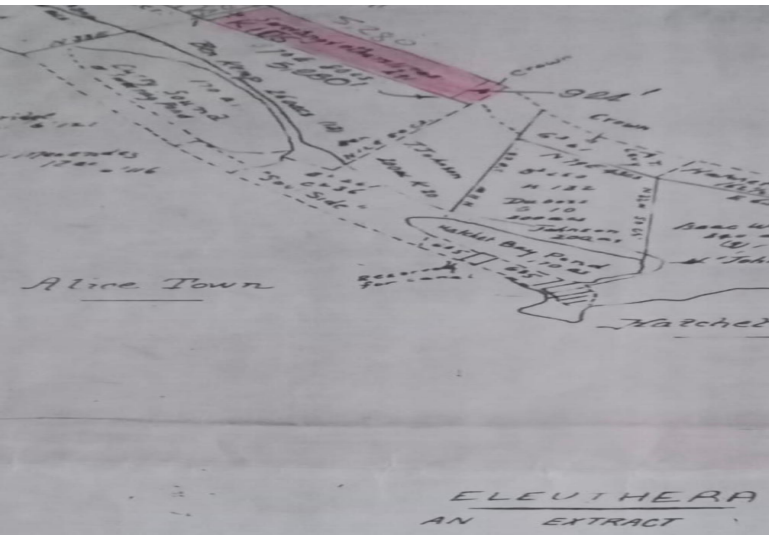

BEACHFRONT HATCHET BAY, Hatchet Bay, Eleuthera

One acre beachfront lot for sale in the Hatchet Bay area. Purchase one acre or all five at a great...

One acre beachfront lot for sale in the Hatchet Bay area. Purchase one acre or all five at a great price. Hatchet Bay is the perfect area with its close proximity to North Eleuthera Airport, Gregory Town, and The Cove resort. Schedule a viewing, fall in love, make an offer today....read more on our website.

Bedrooms: 0
Bathrooms: 0
Lot Size: 43560
Subdivision: Hatchet Bay
Features: None

BEACHFRONT HATCHET BAY,
Hatchet Bay, Eleuthera
Phone:

\$49,999 ID# M59838 [View Online](#)
www.sarlesrealty.com