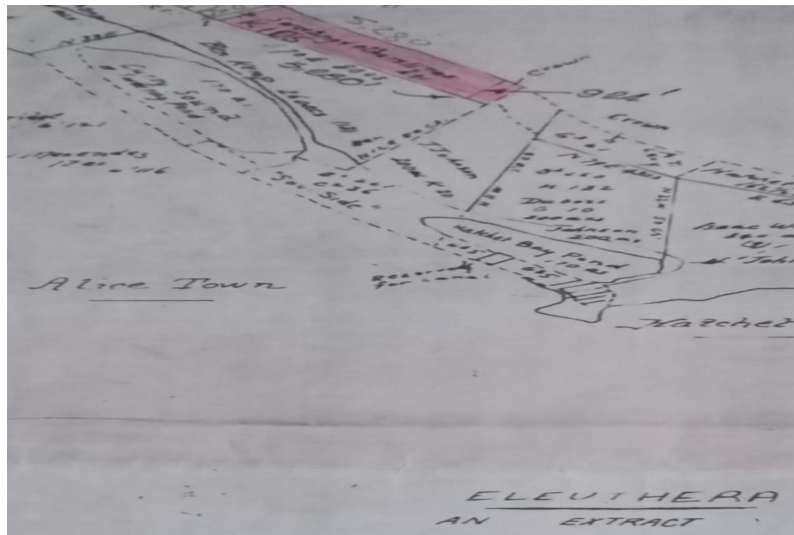

BEACHFRONT HATCHET BAY, Hatchet Bay, Eleuthera

One acre beachfront lot for sale in the Hatchet Bay area. Purchase one acre or all five at a great...

One acre beachfront lot for sale in the Hatchet Bay area. Purchase one acre or all five at a great price. Hatchet Bay is the perfect area with its close proximity to North Eleuthera Airport, Gregory Town, and The Cove resort. Schedule a viewing, fall in love, make an offer today....read more on our website.

Bedrooms: 0
Bathrooms: 0
Lot Size: 43560
Subdivision: Hatchet Bay
Features: None

BEACHFRONT HATCHET BAY,
Hatchet Bay, Eleuthera
Phone:

\$49,999 ID# M59838 [View Online](#)
www.sarlesrealty.com