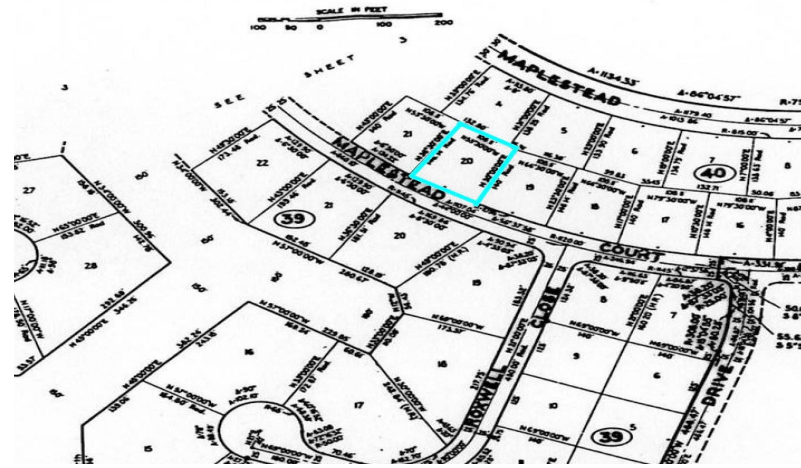

...D CLOSE, EXPLORE, Other Grand Bahama/Freeport, Grand

EXPLORE'S DAY EXPLORE'S DAY

This is your chance to build the investment property starting at a low price for this multi-family...

This is your chance to build the investment property starting at a low price for this multi-family lot. Measuring 17,720 sq. ft., it gives you a lot of space to work with. This lot is 15 minutes to the airport/downtown area and 10 minutes to the beaches. Call us today to get a kick start on your investment....read more on our website.

Bedrooms: 0
 Bathrooms: 0
 Lot Size: 17720
 Subdivision: Other Grand Bahama/Freeport
 Features: None

20 MAPLESTEAD CLOSE,
 EXPLORE, Other Grand Bahama/Freeport, Grand Bahama/Freeport
 Phone:

\$35,000 ID# M59936 [View Online](#)
www.sarlesrealty.com