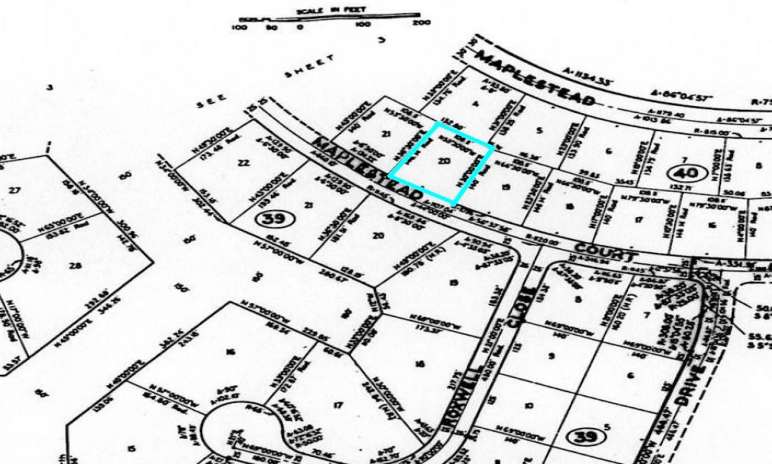

...D CLOSE, EXPLORE, Other Grand Bahama/Freeport, Grand

EXPLORE'S DAY EXPLORE'S DAY

This is your chance to build the investment property starting at a low price for this multi-family...

This is your chance to build the investment property starting at a low price for this multi-family lot. Measuring 17,720 sq. ft., it gives you a lot of space to work with. This lot is 15 minutes to the airport/downtown area and 10 minutes to the beaches. Call us today to get a kick start on your investment....read more on our website.

Bedrooms: 0
 Bathrooms: 0
 Lot Size: 17720
 Subdivision: Other Grand Bahama/Freeport
 Features: None

20 MAPLESTEAD CLOSE,
 EXPLORE, Other Grand Bahama/Freeport, Grand Bahama/Freeport
 Phone:

\$35,000 ID# M59936 [View Online](#)
www.sarlesrealty.com