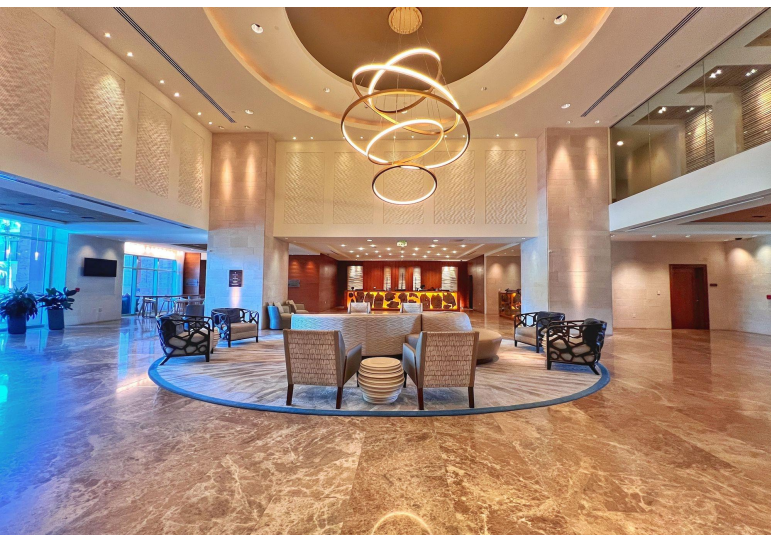

THE REEF, Paradise Island, New Providence/Paradise Island

Discover an exclusive opportunity to own at The Reef, the only residential beachfront property at...

Discover an exclusive opportunity to own at The Reef, the only residential beachfront property at Atlantis, Paradise Island. Unit 19-909 offers breathtaking views of Paradise Island, combining tranquility with the vibrant energy of one of the world's premier destinations. This fully furnished, move-in ready residence features custom details, including crown molding, granite countertops, European kitchen cabinetry, top-of-the-line appliances, and plush wall-to-wall carpeting. Located in a luxury high-rise condo/hotel, The Reef provides a seamless blend of elegance and resort living. Owners enjoy exclusive access to The Residences amenities, including a private gym, Starbucks caf  in the lobby, and a dedicated concierge team. Experience unparalleled luxury and convenience at this renowned...read more on our website.

Bedrooms: 1
Bathrooms: 2
Lot Size: 0
Subdivision: Paradise Island
Features: 24 Hour Security, Furnished, Hurricane Windows, Kitchen Built-in(s), Stand-by Generator, Swimming Pool

THE REEF, Paradise Island, New Providence/Paradise Island
Phone: