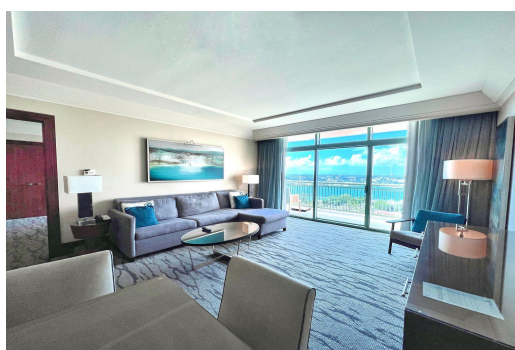

THE REEF, Paradise Island, New Providence/Paradise Island

Discover an exclusive opportunity to own at The Reef, the only residential beachfront property at...

Discover an exclusive opportunity to own at The Reef, the only residential beachfront property at Atlantis, Paradise Island. Unit 19-909 offers breathtaking views of Paradise Island, combining tranquility with the vibrant energy of one of the world's premier destinations. This fully furnished, move-in ready residence features custom details, including crown molding, granite countertops, European kitchen cabinetry, top-of-the-line appliances, and plush wall-to-wall carpeting. Located in a luxury high-rise condo/hotel, The Reef provides a seamless blend of elegance and resort living. Owners enjoy exclusive access to The Residences amenities, including a private gym, Starbucks caf  in the lobby, and a dedicated concierge team. Experience unparalleled luxury and convenience at this renowned...read more on our website.

Bedrooms: 1
Bathrooms: 2
Lot Size: 0
Subdivision: Paradise Island
Features: 24 Hour Security, Furnished, Hurricane Windows, Kitchen Built-in(s), Stand-by Generator, Swimming Pool

THE REEF, Paradise Island, New Providence/Paradise Island
Phone: