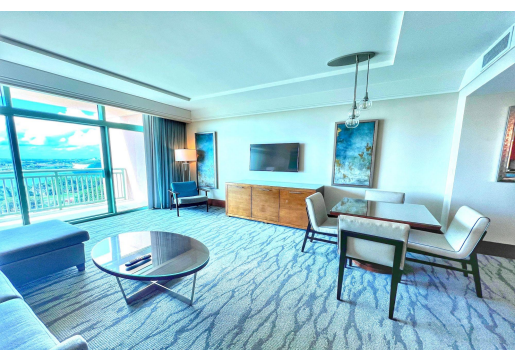

THE REEF, Paradise Island, New Providence/Paradise Island

Discover an exclusive opportunity to own at The Reef, the only residential beachfront property at...

Discover an exclusive opportunity to own at The Reef, the only residential beachfront property at Atlantis, Paradise Island. Unit 19-909 offers breathtaking views of Paradise Island, combining tranquility with the vibrant energy of one of the world's premier destinations. This fully furnished, move-in ready residence features custom details, including crown molding, granite countertops, European kitchen cabinetry, top-of-the-line appliances, and plush wall-to-wall carpeting. Located in a luxury high-rise condo/hotel, The Reef provides a seamless blend of elegance and resort living. Owners enjoy exclusive access to The Residences amenities, including a private gym, Starbucks caf  in the lobby, and a dedicated concierge team. Experience unparalleled luxury and convenience at this renowned...read more on our website.

Bedrooms: 1
Bathrooms: 2
Lot Size: 0
Subdivision: Paradise Island
Features: 24 Hour Security, Furnished, Hurricane Windows, Kitchen Built-in(s), Stand-by Generator, Swimming Pool

THE REEF, Paradise Island, New Providence/Paradise Island
Phone: