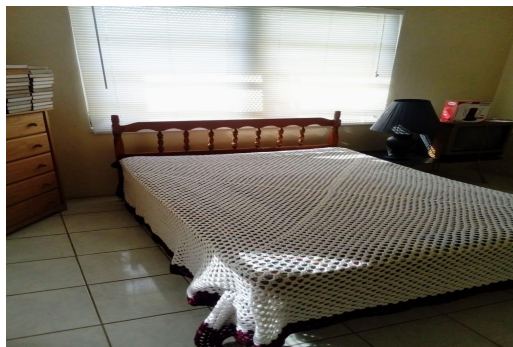

## A family home featuring a separate, fully furnished, one-bedroom apartment, enclosed and equipped...

A family home featuring a separate, fully furnished, one-bedroom apartment, enclosed and equipped with parking. The rent covers electricity and water, allowing the tenant to simply bring their decor, and personal items and settle in making this apartment their home. Suitable for an individual....read more on our website.

Bedrooms: 1  
Bathrooms: 1  
Lot Size: 0  
Subdivision: Prince Charles Drive  
Features: Fully Fenced, Furnished, Garden Area, Landscaped, Quiet Area, Recreation Nearby, Road - Paved, Shopping Nearby

95 FALCON CREST, Prince Charles Drive, New Providence/Paradise Island  
Phone: