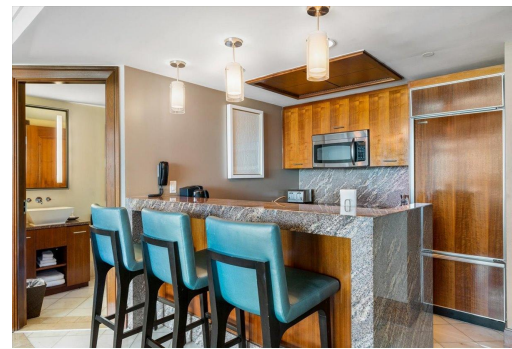

REEF AT ATLANTIS, Paradise Island, New Providence/Paradise

Welcome to The Reef Towers @ Atlantis, where you can experience luxury like never before. This...

Welcome to The Reef Towers @ Atlantis, where you can experience luxury like never before. This Topaz Suite is a rare gem, offering unparalleled versatility with a choice of a two bedroom, three bathroom unit or a split unit with a one bedroom studio and a separate one bedroom, two bathroom option. Relax and take in stunning ocean views from the grand master bedroom or unwind on the sleeper sofa in the living room. The Reef Towers @ Atlantis is the epitome of luxury and sophistication, rising 22 stories above a magnificent white sandy beach that connects to the awe-inspiring Atlantis resort. As an owner at The Residences at Atlantis, you will enjoy exclusive access to a private gym on the 2nd floor and an on-call Owners' Concierge team to cater to your every need. Make the most of your stay...read more on our website.

Bedrooms: 2
Bathrooms: 3
Lot Size: 0
Subdivision: Paradise Island
Features: 24 Hour Security, Adult Oriented, Beach Front, Cable, Can Be Rented, Easy Access, Family Oriented, Furnished, Gated Community, Golf Course Nearby, Impact Windows, Kitchen Built-in(s), Landscaped, Marina Nearby, No Thru Road, Quiet Area, Recreation Nearby, Seniors Oriented, Shopping Nearby, Sprinkler System, Stand-by Generator, Swimming Pool, View - Ocean, Water Purifier,