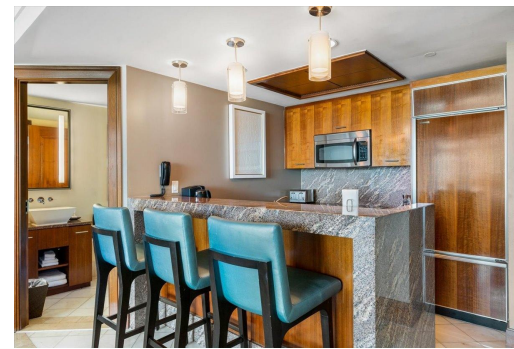

## Welcome to The Reef Towers @ Atlantis, where you can experience luxury like never before. This...

Welcome to The Reef Towers @ Atlantis, where you can experience luxury like never before. This Topaz Suite is a rare gem, offering unparalleled versatility with a choice of a two bedroom, three bathroom unit or a split unit with a one bedroom studio and a separate one bedroom, two bathroom option. Relax and take in stunning ocean views from the grand master bedroom or unwind on the sleeper sofa in the living room. The Reef Towers @ Atlantis is the epitome of luxury and sophistication, rising 22 stories above a magnificent white sandy beach that connects to the awe-inspiring Atlantis resort. As an owner at The Residences at Atlantis, you will enjoy exclusive access to a private gym on the 2nd floor and an on-call Owners' Concierge team to cater to your every need. Make the most of your stay...read more on our website.

Bedrooms: 2  
Bathrooms: 3  
Lot Size: 0  
Subdivision: Paradise Island  
Features: 24 Hour Security, Adult Oriented, Beach Front, Cable, Can Be Rented, Easy Access, Family Oriented, Furnished, Gated Community, Golf Course Nearby, Impact Windows, Kitchen Built-in(s), Landscaped, Marina Nearby, No Thru Road, Quiet Area, Recreation Nearby, Seniors Oriented, Shopping Nearby, Sprinkler System, Stand-by Generator, Swimming Pool, View - Ocean, Water Purifier,