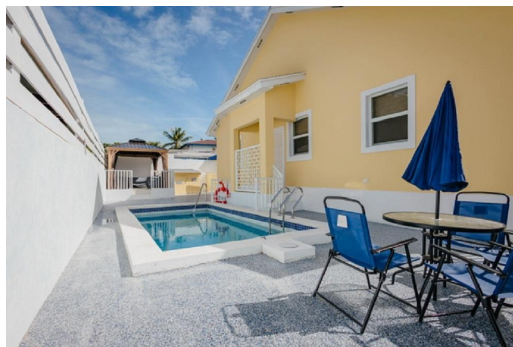

ACRAW HILL ROAD, Yamacraw, New Providence/Paradise

A fully finished 1 bed, 1.5 apartment unit. Water and WiFi are included The unit features Ductless...

A fully finished 1 bed, 1.5 apartment unit. Water and WiFi are included The unit features Ductless A/C units, washer and dryer, , stainless steel appliances [stove, refridgerator, built-in microwave] luxury shower panel, porcelain tiled floors, and an alarm system. The winows are hurricane impact resistant, the complex is fully gated with a 40KW backup generator, pool and Gazebo....read more on our website.

Bedrooms: 1
Bathrooms: 1
Lot Size: 7200
Subdivision: Yamacraw
Features: Fully Fenced,
Hurricane Windows,
Impact Windows, Kitchen
Built-in(s), Low Maint
Yard, Marina Nearby, No
Pets, Stand-by Generator,
Swimming Pool