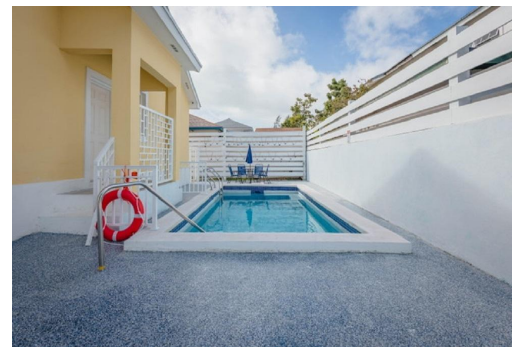

ACRAW HILL ROAD, Yamacraw, New Providence/Paradise

A fully finished 1 bed, 1.5 apartment unit. Water and WiFi are included The unit features Ductless...

A fully finished 1 bed, 1.5 apartment unit. Water and WiFi are included The unit features Ductless A/C units, washer and dryer, , stainless steel appliances [stove, refridgerator, built-in microwave] luxury shower panel, porcelain tiled floors, and an alarm system. The winows are hurricane impact resistant, the complex is fully gated with a 40KW backup generator, pool and Gazebo....read more on our website.

Bedrooms: 1
Bathrooms: 1
Lot Size: 7200
Subdivision: Yamacraw
Features: Fully Fenced,
Hurricane Windows,
Impact Windows, Kitchen
Built-in(s), Low Maint
Yard, Marina Nearby, No
Pets, Stand-by Generator,
Swimming Pool