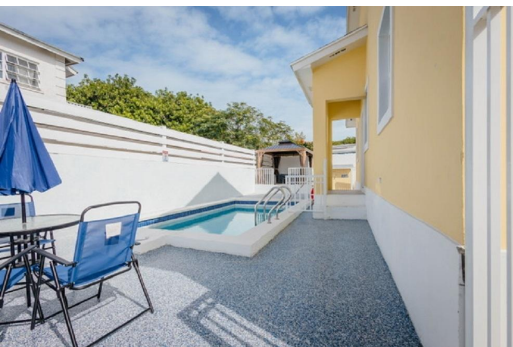

ACRAW HILL ROAD, Yamacraw, New Providence/Paradise

A fully finished 1 bed, 1.5 apartment unit. Water and WiFi are included The unit features Ductless...

A fully finished 1 bed, 1.5 apartment unit. Water and WiFi are included The unit features Ductless A/C units, washer and dryer, , stainless steel appliances [stove, refridgerator, built-in microwave] luxury shower panel, porcelain tiled floors, and an alarm system. The winows are hurricane impact resistant, the complex is fully gated with a 40KW backup generator, pool and Gazebo....read more on our website.

Bedrooms: 1
Bathrooms: 1
Lot Size: 7200
Subdivision: Yamacraw
Features: Fully Fenced,
Hurricane Windows,
Impact Windows, Kitchen
Built-in(s), Low Maint
Yard, Marina Nearby, No
Pets, Stand-by Generator,
Swimming Pool