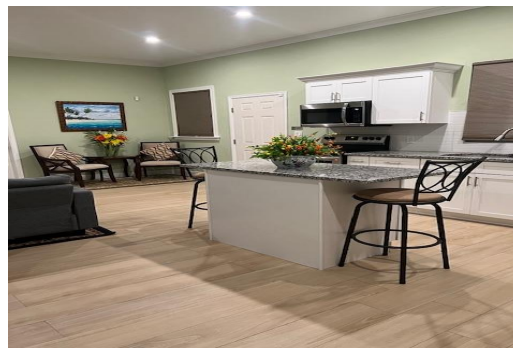

CRAW HILL ROAD, OPPOS, Yamacraw, New Providence/P

Unit 3 2 bed, 1.5 unit. Fully Furnished. Water and WiFi included Ductless A/C, in unit laundry,...

Unit 3 2 bed, 1.5 unit. Fully Furnished. Water and WiFi included Ductless A/C, in unit laundry, fully gated, backup generator, pool Gazebo....read more on our website.

Bedrooms: 2
Bathrooms: 1
Lot Size: 7200
Subdivision: Yamacraw
Features: Furnished,
Marina Nearby

N/A YAMACRAW HILL ROAD,
OPPOS, Yamacraw, New
Providence/Paradise Island
Phone: