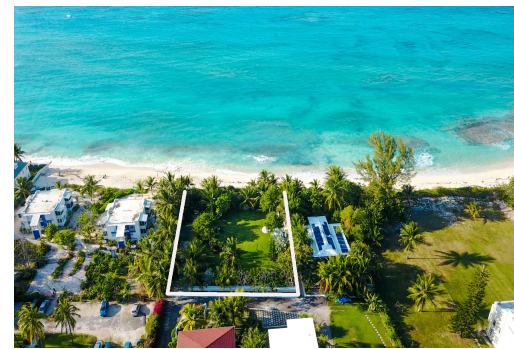

FRONT LOVE BEACH LOT, Love Beach, New Providence/Paradise Island

Welcome to your own private paradise in Love Beach! This exceptional half-acre parcel is a rare gem...

Welcome to your own private paradise in Love Beach! This exceptional half-acre parcel is a rare gem and one of the last remaining beach-front lots available in the area. This unique property is actually comprised of two lots, offering endless possibilities for creating your perfect oasis. Build a luxurious single-family home that spans both lots, or develop two separate private villas. Boasting 130 feet of pristine beach frontage, this property offers breathtaking ocean views and a tranquil escape from the hustle and bustle of city life. Located in a small private gated community with only four other houses, this property offers excellent security and privacy. Immerse yourself in the serene surroundings and indulge in the world-class dining, entertainment, and shopping options the area has...read more on our website.

Bedrooms: 0

Bathrooms: 0

Lot Size: 20000

Subdivision: Love Beach

Features: None

BEACHFRONT LOVE BEACH

LOT, Love Beach, New

Providence/Paradise Island