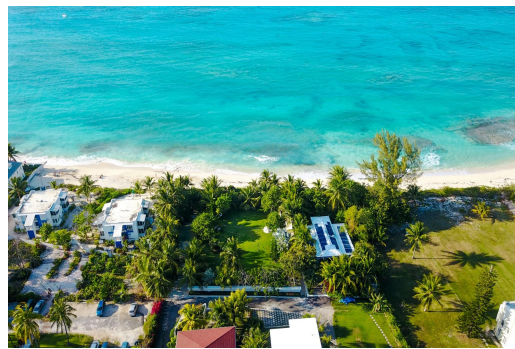

FRONT LOVE BEACH LOT, Love Beach, New Providence/Paradise Island

Welcome to your own private paradise in Love Beach! This exceptional half-acre parcel is a rare gem...

Welcome to your own private paradise in Love Beach! This exceptional half-acre parcel is a rare gem and one of the last remaining beach-front lots available in the area. This unique property is actually comprised of two lots, offering endless possibilities for creating your perfect oasis. Build a luxurious single-family home that spans both lots, or develop two separate private villas. Boasting 130 feet of pristine beach frontage, this property offers breathtaking ocean views and a tranquil escape from the hustle and bustle of city life. Located in a small private gated community with only four other houses, this property offers excellent security and privacy. Immerse yourself in the serene surroundings and indulge in the world-class dining, entertainment, and shopping options the area has...read more on our website.

Bedrooms: 0

Bathrooms: 0

Lot Size: 20000

Subdivision: Love Beach

Features: None

BEACHFRONT LOVE BEACH

LOT, Love Beach, New

Providence/Paradise Island