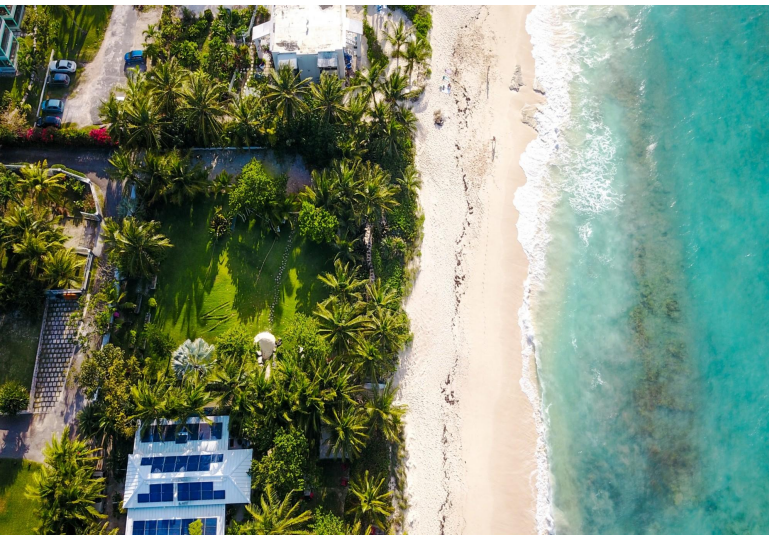

FRONT LOVE BEACH LOT, Love Beach, New Providence/Paradise Island

Welcome to your own private paradise in Love Beach! This exceptional half-acre parcel is a rare gem...

Welcome to your own private paradise in Love Beach! This exceptional half-acre parcel is a rare gem and one of the last remaining beach-front lots available in the area. This unique property is actually comprised of two lots, offering endless possibilities for creating your perfect oasis. Build a luxurious single-family home that spans both lots, or develop two separate private villas. Boasting 130 feet of pristine beach frontage, this property offers breathtaking ocean views and a tranquil escape from the hustle and bustle of city life. Located in a small private gated community with only four other houses, this property offers excellent security and privacy. Immerse yourself in the serene surroundings and indulge in the world-class dining, entertainment, and shopping options the area has...read more on our website.

Bedrooms: 0

Bathrooms: 0

Lot Size: 20000

Subdivision: Love Beach

Features: None

BEACHFRONT LOVE BEACH

LOT, Love Beach, New

Providence/Paradise Island