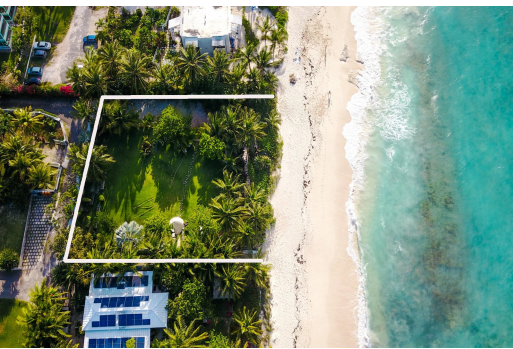

FRONT LOVE BEACH LOT, Love Beach, New Providence/Paradise Island

Welcome to your own private paradise in Love Beach! This exceptional half-acre parcel is a rare gem...

Welcome to your own private paradise in Love Beach! This exceptional half-acre parcel is a rare gem and one of the last remaining beach-front lots available in the area. This unique property is actually comprised of two lots, offering endless possibilities for creating your perfect oasis. Build a luxurious single-family home that spans both lots, or develop two separate private villas. Boasting 130 feet of pristine beach frontage, this property offers breathtaking ocean views and a tranquil escape from the hustle and bustle of city life. Located in a small private gated community with only four other houses, this property offers excellent security and privacy. Immerse yourself in the serene surroundings and indulge in the world-class dining, entertainment, and shopping options the area has...read more on our website.

Bedrooms: 0

Bathrooms: 0

Lot Size: 20000

Subdivision: Love Beach

Features: None

BEACHFRONT LOVE BEACH

LOT, Love Beach, New

Providence/Paradise Island