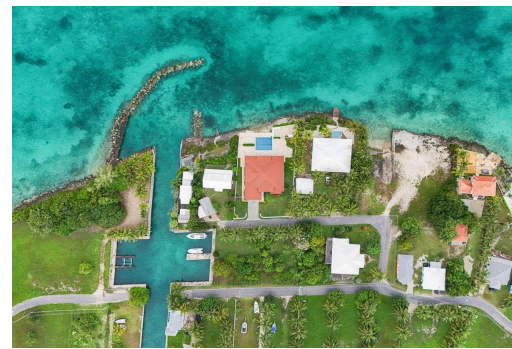

REEL SOUTHERN, Russell Island, Eleuthera

Welcome to Reel Southern, an exquisite oceanfront residence that epitomizes luxury and relaxation....

Welcome to Reel Southern, an exquisite oceanfront residence that epitomizes luxury and relaxation. This stunning 4-bedroom, 3-bathroom home is perfectly situated in the sought-after Pelican Bay community, offering breathtaking views and unparalleled comfort. Included with the property is an impressive 8,080 sq. ft. vacant lot featuring two private dock slips, ideal for boating enthusiasts. As you step into this magnificent home, you'll be immediately captivated by the expansive open-concept living area. A wall of large windows showcases panoramic ocean views, flooding the space in natural light and creating an inviting atmosphere. The adjacent kitchen is a chef's dream, equipped with solid-wood cabinetry, elegant quartz countertops, and ample storage, making it perfect for both everyday me...read more on our website.

Bedrooms: 4
Bathrooms: 3
Lot Size: 24181
Subdivision: Russell Island
Features: Dock,
Swimming Pool

REEL SOUTHERN, Russell
Island, Eleuthera
Phone:

\$3.800,000 ID# M59565 [View Online](#)
www.sarlesrealty.com