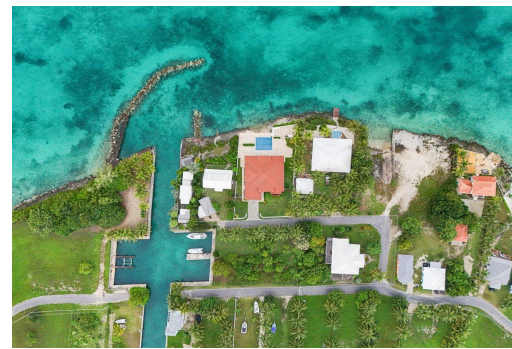

# REEL SOUTHERN, Russell Island, Eleuthera

## Welcome to Reel Southern, an exquisite oceanfront residence that epitomizes luxury and relaxation....

Welcome to Reel Southern, an exquisite oceanfront residence that epitomizes luxury and relaxation. This stunning 4-bedroom, 3-bathroom home is perfectly situated in the sought-after Pelican Bay community, offering breathtaking views and unparalleled comfort. Included with the property is an impressive 8,080 sq. ft. vacant lot featuring two private dock slips, ideal for boating enthusiasts. As you step into this magnificent home, you'll be immediately captivated by the expansive open-concept living area. A wall of large windows showcases panoramic ocean views, flooding the space in natural light and creating an inviting atmosphere. The adjacent kitchen is a chef's dream, equipped with solid-wood cabinetry, elegant quartz countertops, and ample storage, making it perfect for both everyday me...read more on our website.

Bedrooms: 4  
Bathrooms: 3  
Lot Size: 24181  
Subdivision: Russell Island  
Features: Dock,  
Swimming Pool

REEL SOUTHERN, Russell  
Island, Eleuthera  
Phone:

**\$3,800,000 ID# M59565** [View Online](#)  
[www.sarlesrealty.com](http://www.sarlesrealty.com)