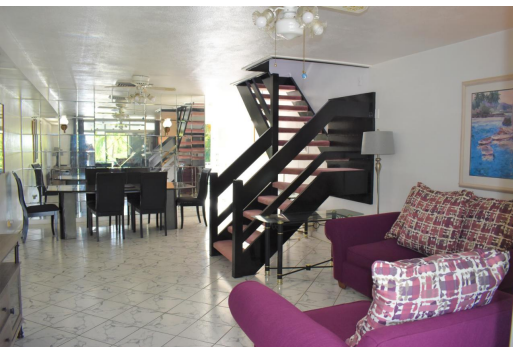

PARADISE ISLAND DRIVE, Paradise Island, New Providence/Paradise Island

Upper level apartment offers 2 bedrooms with a bonus loft for extra space or storage. The main...

Upper level apartment offers 2 bedrooms with a bonus loft for extra space or storage. The main level accommodates the kitchen, complete with washer/dryer and great room which flows out to a spacious covered balcony overlooking the pool. Upstairs, the two bedrooms with shared bathroom are bright and clean. Enjoy the easy walk to Atlantis, shopping centre and the beach. Assigned parking....read more on our website.

Bedrooms: 2
Bathrooms: 1
Lot Size: 0
Subdivision: Paradise Island
Features: Family Oriented, Furnished, Golf Course Nearby, Marina Nearby, Swimming Pool

PARADISE ISLAND DRIVE,
Paradise Island, New Providence/Paradise Island
Phone: