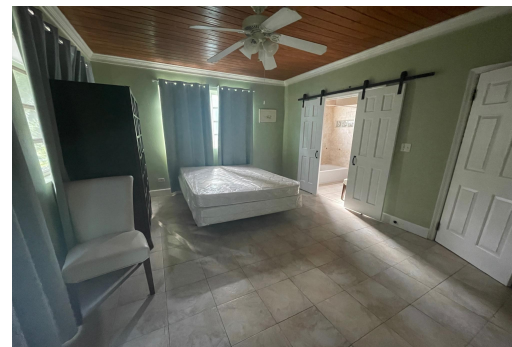

QUAIL ROOST RIDGE, Eastern Road, New Providence/Paradise

**Rare find – won’t last long! Available December 1, 2024.
Beautiful, well appointed, 3/2...**

Rare find - won't last long! Available December 1, 2024. Beautiful, well appointed, 3/2 apartment offering a beautiful fully enclosed garden, central air-conditioning, full-sized appliances including a dishwasher, fully furnished (pictures will be updated) stand-by generator, partially furnished and lovely finishes. Must see to appreciate!...read more on our website.

Bedrooms: 3
Bathrooms: 2
Lot Size: 9600
Subdivision: Eastern Road
Features: Family Oriented,
Fully Fenced, Garden
Area, Landscaped,
Partial Furnished, Pets
Allowed, Quiet Area,
Road - Paved, Security
System, Shopping
Nearby, Stand-by
Generator, Treed Lot