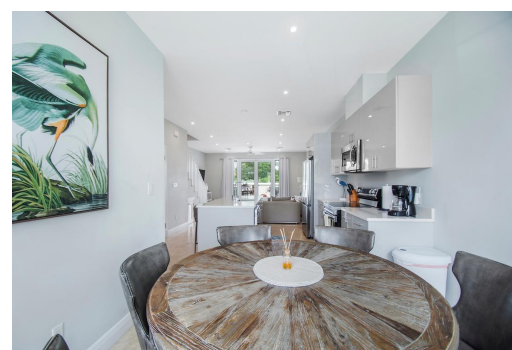

STARFISH ISLE, Yamacraw, New Providence/Paradise Island

**Welcome to your dream coastal retreat in the exclusive Palm Cay community!
This fully furnished,...**

Welcome to your dream coastal retreat in the exclusive Palm Cay community! This fully furnished, 3-level garden townhouse offers luxury living just steps away from the beach. With 2,300 sq. ft. of thoughtfully designed space, this home features 4 spacious bedrooms and 3.5 modern bathrooms, making it perfect for families or those who love to entertain. Step inside and experience the elegance of high-end appliances, sleek finishes, and an open floor plan that invites natural light into every room. The expansive backyard is your private oasis, ideal for relaxing or hosting a barbecue after a day at the beach. Plus, with 24-hour security, youâ€™ll enjoy peace of mind in this safe and serene environment. Living in Palm Cay is like being on vacation every day! Take advantage of resort-style amen...read more on our website.