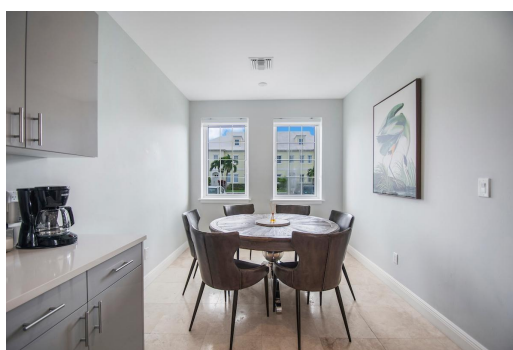

STARFISH ISLE, Yamacraw, New Providence/Paradise Island

**Welcome to your dream coastal retreat in the exclusive Palm Cay community!
This fully furnished,...**

Welcome to your dream coastal retreat in the exclusive Palm Cay community! This fully furnished, 3-level garden townhouse offers luxury living just steps away from the beach. With 2,300 sq. ft. of thoughtfully designed space, this home features 4 spacious bedrooms and 3.5 modern bathrooms, making it perfect for families or those who love to entertain. Step inside and experience the elegance of high-end appliances, sleek finishes, and an open floor plan that invites natural light into every room. The expansive backyard is your private oasis, ideal for relaxing or hosting a barbecue after a day at the beach. Plus, with 24-hour security, youâ€™ll enjoy peace of mind in this safe and serene environment. Living in Palm Cay is like being on vacation every day! Take advantage of resort-style amen...read more on our website.