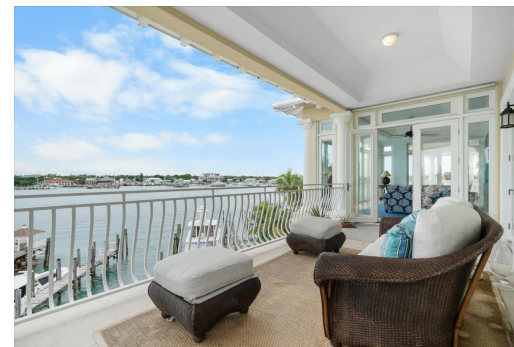

MANOR PENTHOUSE, Paradise Island, New Providence/Paradise

Indulge in unparalleled, unobstructed views of Nassau Harbour from this exceptional penthouse...

Indulge in unparalleled, unobstructed views of Nassau Harbour from this exceptional penthouse ideally situated on Paradise Island. Nestled within the exclusive Port Manor community, this elegantly appointed residence features 4 bedrooms and 4.5 luxurious bathrooms, including a private maid's quarters along with a private dock! The expansive living area is adorned with floor-to-ceiling impact windows that flood the space with natural light and seamlessly transition to the covered terraces, where breathtaking panoramic views await. This exquisite condo is designed for both sophisticated entertaining and serene relaxation & privacy, epitomizing the ultimate island lifestyle in a secluded, waterfront setting. Port Manor comprises just three exclusive condo units, offering a fully enclosed pr...read more on our website.

Bedrooms: 4
Bathrooms: 4
Lot Size: 0
Subdivision: Paradise Island
Features: Adult Oriented, Cable, Can Be Rented, Dock, Family Oriented, Fully Walled, Furnished, Gated Community, Golf Course Nearby, Hurricane Windows, Marina Nearby, No Thru Road, Private Setting, Shopping Nearby, Stand-by Generator, Swimming Pool, Underground Services, View - City, View - Ocean, Waterfront - Ocean