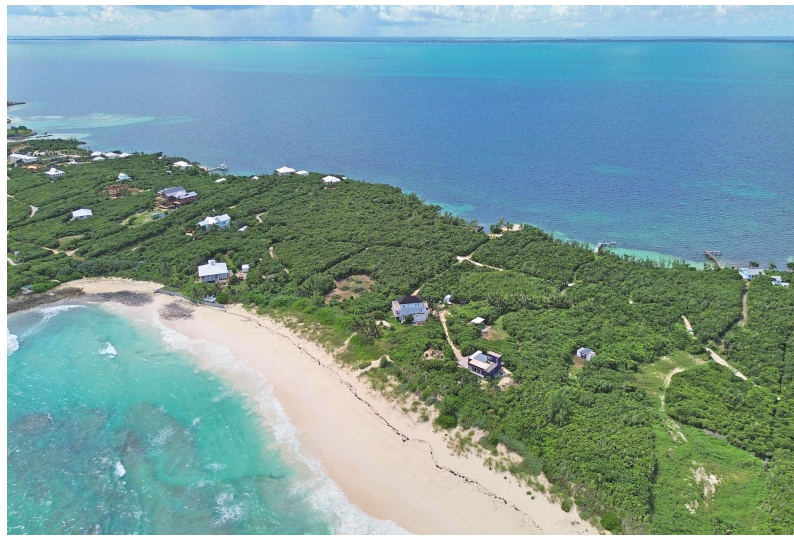

LIME REACH, Guana Cay, Abaco

Embrace the ultimate island lifestyle with this stunning 2-acre parcel on the serene south end of...

Embrace the ultimate island lifestyle with this stunning 2-acre parcel on the serene south end of Great Guana Cay. This rare gem stretches from pristine Atlantic Ocean beach to the tranquil Sea of Abaco, offering breathtaking views and endless possibilities for your dream retreat. Imagine waking up to the gentle sound of waves and stepping outside to crystal-clear waters teeming with vibrant sea life. The property features over 100 feet of beach frontage and a partially finished 4-bedroom structure, providing a solid foundation for your vision, along with ample space for a large dock—perfect for boating enthusiasts. Abaco offers convenient access to the U.S., making it an ideal spot for your getaway or investment. Ongoing development in the area promises to enhance the community while pr...read more on our website.

Bedrooms: 4

Bathrooms: 3

Lot Size: 87120

Subdivision: Guana Cay

Features: Acreage, Beach

Front, Dock, Easy

Access, Marina Nearby,

Quiet Area, View - Ocean,

Waterfront - Ocean

LIME REACH, Guana Cay, Abaco

Phone:

\$1,600,000 ID# 59607 View Online
www.sarlesrealty.com