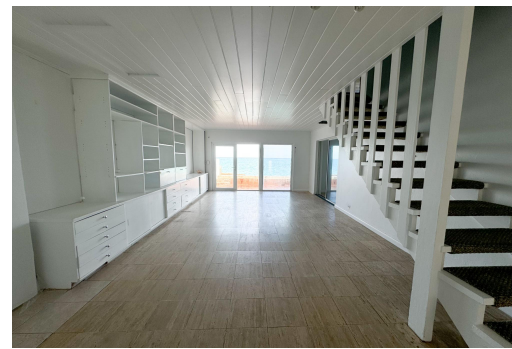

WEST BAY STREET, West Bay Street, New Providence/Paradise

This charming two-story oceanfront townhome is located at the eastern start of Love Beach, right...

This charming two-story oceanfront townhome is located at the eastern start of Love Beach, right next to Solemar. It features a spacious main floor with a large den, three airy bedrooms, and two bathrooms. A wrap-around terrace extends over the water, providing an ideal space for outdoor living with the ocean as a backdrop. With a laundry room conveniently located on the side of the building and steps leading straight to the beach, this home offers a perfect blend of convenience and timeless coastal charm....read more on our website.

Bedrooms: 3

Bathrooms: 2

Lot Size: 1800

Subdivision: West Bay Street

Features: Fully Walled,
Main Level Entry,
Swimming Pool

WEST BAY STREET, West Bay
Street, New Providence/Paradise
Island
Phone:

\$3.450 ID# M59598 [View Online](#)
www.sarlesrealty.com