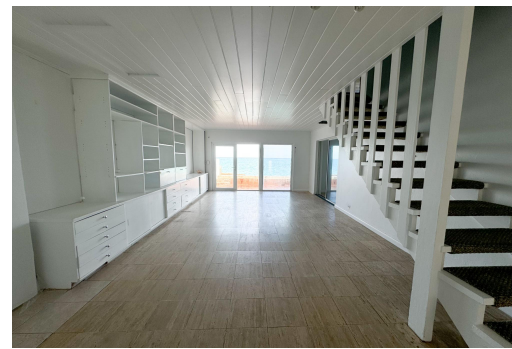

## **This charming two-story oceanfront townhome is located at the eastern start of Love Beach, right...**

This charming two-story oceanfront townhome is located at the eastern start of Love Beach, right next to Solemar. It features a spacious main floor with a large den, three airy bedrooms, and two bathrooms. A wrap-around terrace extends over the water, providing an ideal space for outdoor living with the ocean as a backdrop. With a laundry room conveniently located on the side of the building and steps leading straight to the beach, this home offers a perfect blend of convenience and timeless coastal charm....read more on our website.

Bedrooms: 3

Bathrooms: 2

Lot Size: 1800

Subdivision: West Bay Street

Features: Fully Walled,  
Main Level Entry,  
Swimming Pool

WEST BAY STREET, West Bay  
Street, New Providence/Paradise  
Island  
Phone: