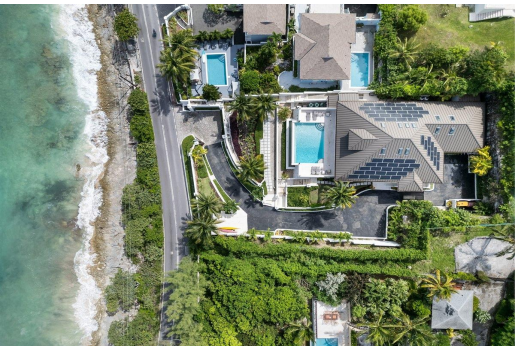

# WEST BAY STREET, West Bay Street, New Providence/Paradise

## Majestically perched atop West Bay awaits "Serenade Oceanfront Estate". This luxurious...

Majestically perched atop West Bay awaits "Serenade Oceanfront Estate". This luxurious mansion offers an unparalleled blend of elegance, sophistication and tranquility. Expect to be greeted by the gentle ocean breezes and a breathtaking ocean vista that extends as far as the eye can see. This architectural masterpiece is a true sanctuary for those who seek the finest in coastal living. Indulge in spa inspired spaces and experience opulence at every turn. Soaring ceilings, floor-to-ceiling windows, and exquisite marble floors create a grand yet inviting atmosphere, flooded with natural light. The expansive living spaces, adorned with custom finishes and artisanal craftsmanship, offer both comfort and style. The gourmet kitchen, designed for culinary perfection, features top-of-the-line appl...read more on our website.

Bedrooms: 4

Bathrooms: 5

Lot Size: 17474

Subdivision: West Bay Street

Features: Swimming Pool

WEST BAY STREET, West Bay  
Street, New Providence/Paradise  
Island  
Phone:

**\$4,500,000 ID# 59547** [View Online](#)  
[www.sarlesrealty.com](http://www.sarlesrealty.com)