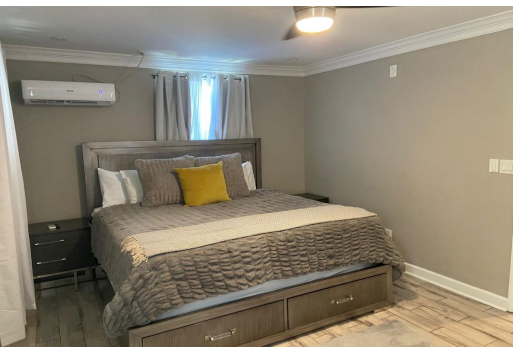

## Discover comfort and convenience in this charming 2-bedroom, 1-bathroom rental. An additional room...

Discover comfort and convenience in this charming 2-bedroom, 1-bathroom rental. An additional room with a TV makes for extra recreational space. The cozy living room, well-equipped kitchen, and cozy bedrooms make it a perfect fit for your family. Enjoy a lovely backyard and easy access to schools, parks, shopping, and dining. This home has electricity, water, and cable, with totally new appliances and a TV in the two bedrooms and the bonus room. Schedule a viewing today for your new rental home! Viewing available from October 1, 2024...read more on our website.

Bedrooms: 2  
Bathrooms: 1  
Lot Size: 7000  
Subdivision: Stapledon Gardens  
Features: Cable, Can Be Rented, Family Oriented, Fully Fenced, Furnished, Highway Access, Landscaped, Quiet Area, Recreation Nearby, Road - Paved, Shopping Nearby